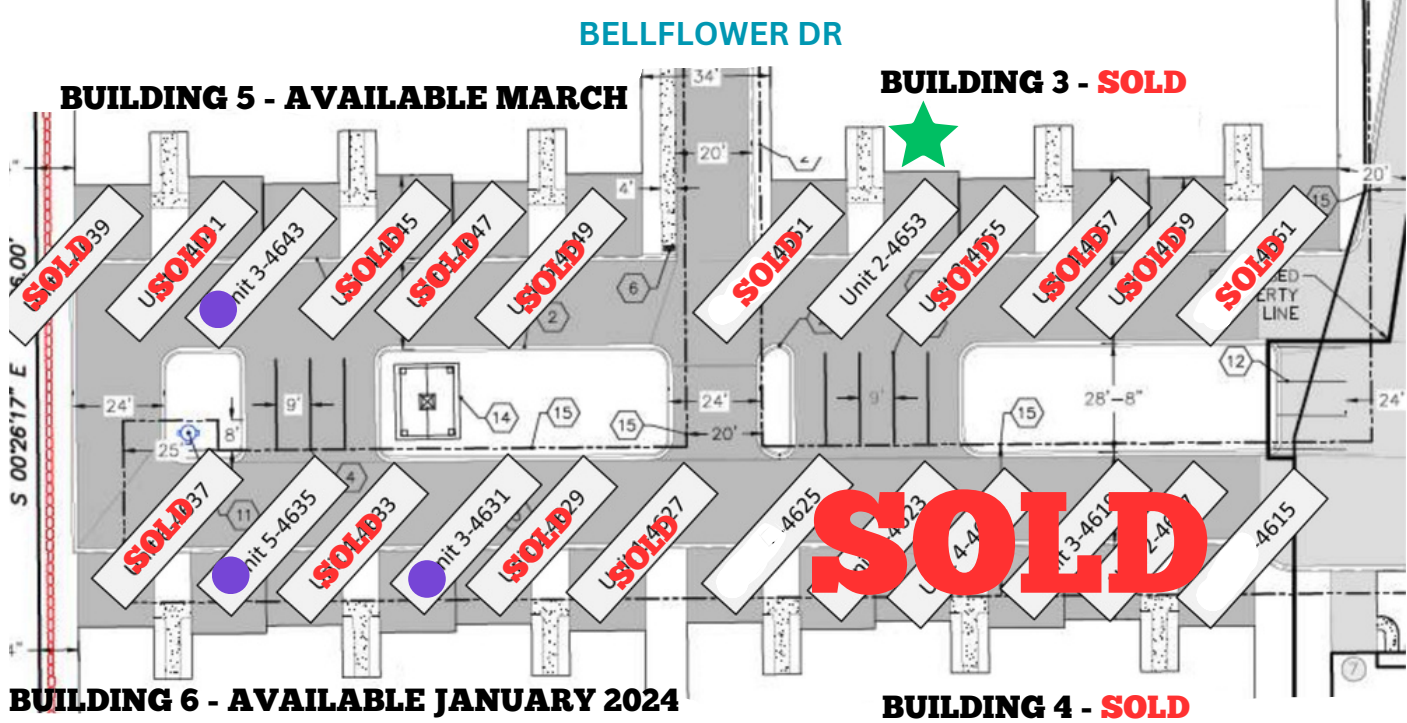

Yahara Trails Townhomes

WALK / BIKE PATH & WINDSOR RD

Address	Building	Unit	Price	Availability
4627 Bellflower Dr	6	1	\$389,900	SOLD
4629 Bellflower Dr	6	2	\$379,900	SOLD
4631 Bellflower Dr	6	3	\$379,900	Accepted Offer
4633 Bellflower Dr	6	4	\$379,900	SOLD
4635 Bellflower Dr	6	5	\$379,900	Accepted Offer
4637 Bellflower Dr	6	6	\$389,900	SOLD
4639 Bellflower Dr	5	1	\$389,900	SOLD
4641 Bellflower Dr	5	2	\$379,900	SOLD
4643 Bellflower Dr	5	3	\$379,900	Accepted Offer
4645 Bellflower Dr	5	4	\$379,900	SOLD
4647 Bellflower Dr	5	5	\$379,900	SOLD
4649 Bellflower Dr	5	6	\$389,900	SOLD
4653 Bellflower Dr	3	2	N/A	MODEL ★