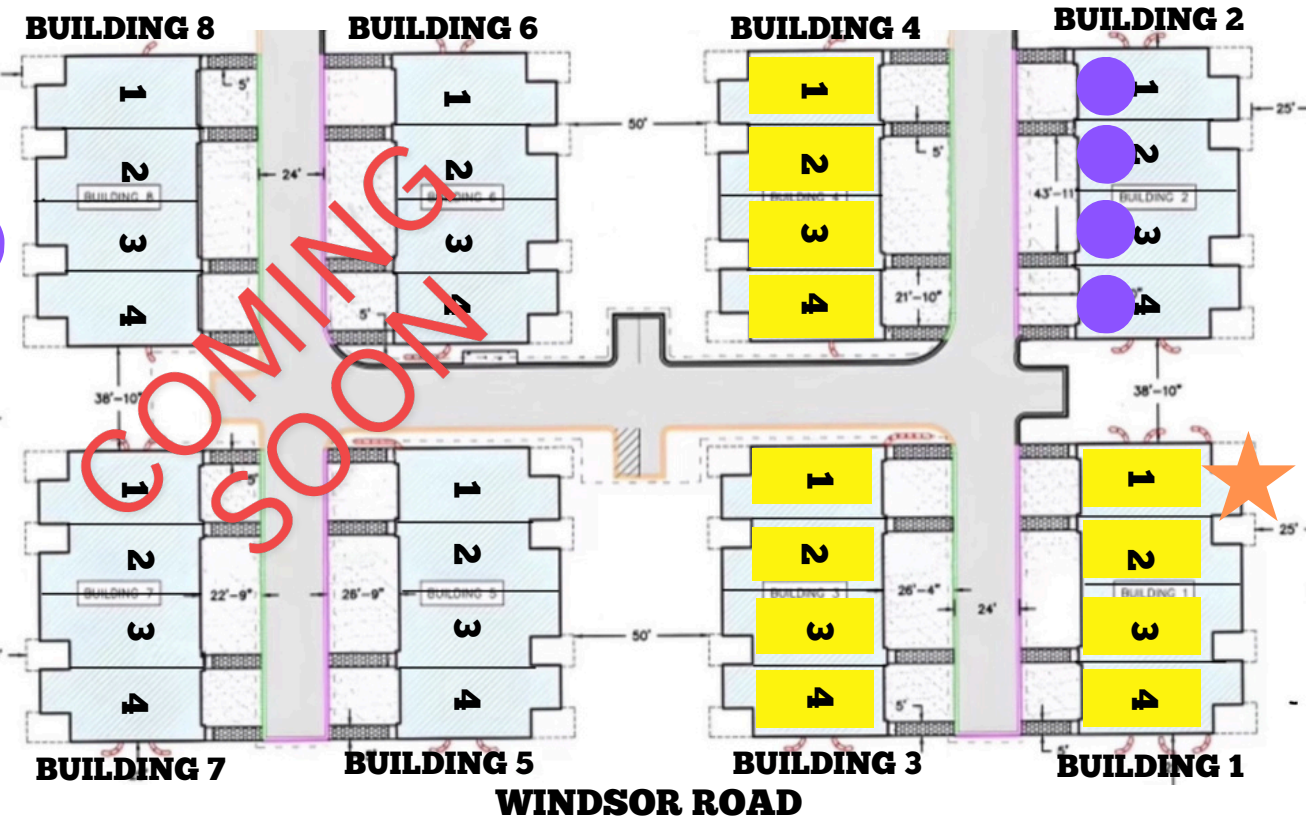

BELFLOWER DR

Available
Accepted Offer

For the most up to date availability go to: RiverstoneTownhome.com

Riverstone Townhomes

Address	Building / Unit	Price	Availability
4709 Bellflower Dr (Model)	1 - 1	\$475,000	Available
4711 Bellflower Dr	1 - 2	\$465,000	Available
4713 Bellflower Dr	1 - 3	\$465,000	Available
4715 Bellflower Dr	1 - 4	\$475,000	Available
4701 Bellflower Dr	2 - 1	\$475,000	Pending
4703 Bellflower Dr	2 - 2	\$465,000	Pending
4705 Bellflower Dr	2 - 3	\$465,000	Pending
4707 Bellflower Dr	2 - 4	\$475,000	Pending
4725 Bellflower Dr	3 - 1	\$475,000	Available
4727 Bellflower Dr	3 - 2	\$465,000	Available
4729 Bellflower Dr	3 - 3	\$465,000	Available
4731 Bellflower Dr	3 - 4	\$475,000	Available
4717 Bellflower Dr	4 - 1	Coming Soon	
4719 Bellflower Dr	4 - 2	Coming Soon	
4721 Bellflower Dr	4 - 3	Coming Soon	
4723 Bellflower Dr	4 - 4	Coming Soon	