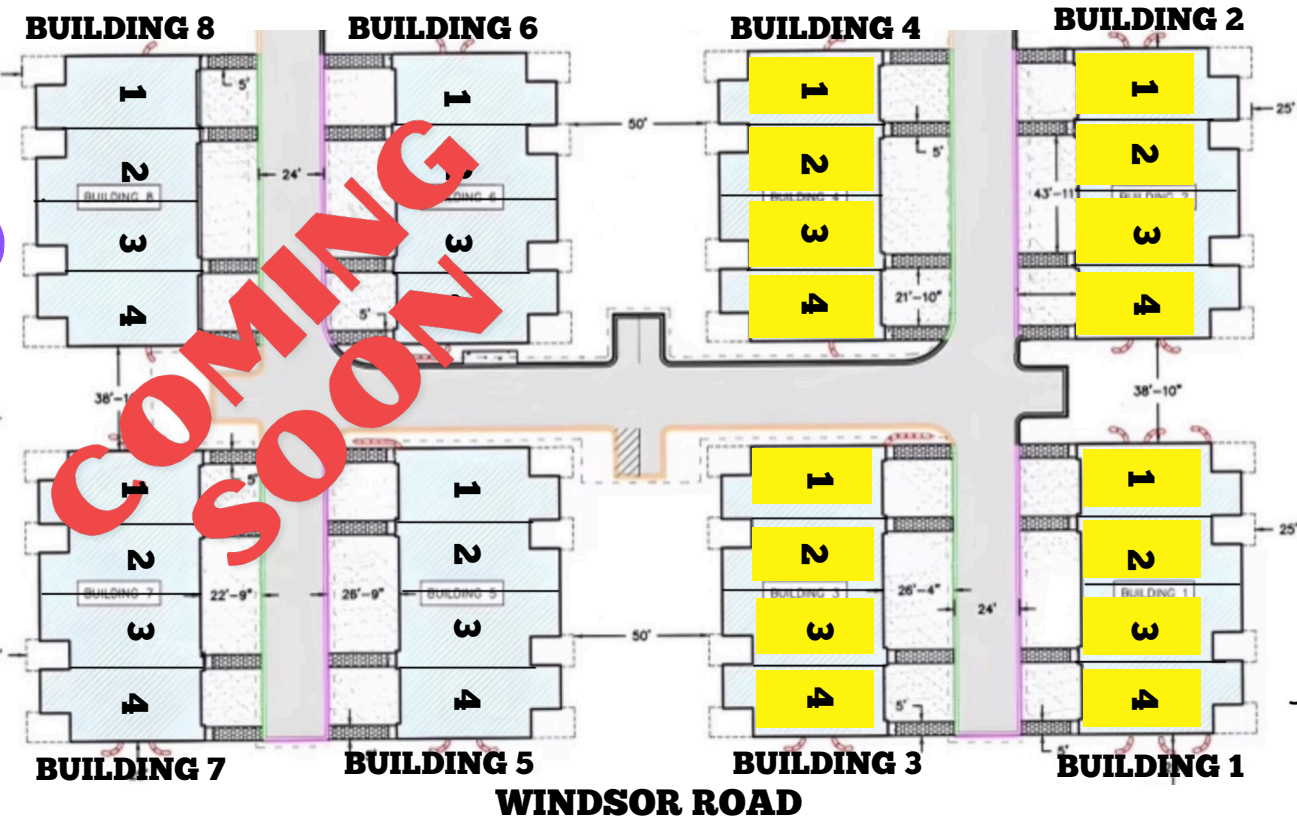

BELFLOWER DR

For the most up to date availability go to: RiverstoneTownhome.com

Riverstone Townhomes

Available
Accepted Offer

Address	Building	Unit	Price	Availability
Bellflower Dr	1	1	\$475,000	Available
Bellflower Dr	1	2	\$465,000	Available
Bellflower Dr	1	3	\$465,000	Available
Bellflower Dr	1	4	\$475,000	Available
Bellflower Dr	2	1	\$475,000	Available
Bellflower Dr	2	2	\$465,000	Available
Bellflower Dr	2	3	\$465,000	Available
Bellflower Dr	2	4	\$475,000	Available
Bellflower Dr	3	1	\$475,000	Available
Bellflower Dr	3	2	\$465,000	Available
Bellflower Dr	3	3	\$465,000	Available
Bellflower Dr	3	4	\$475,000	Available
Bellflower Dr	4	1	\$475,000	Available
Bellflower Dr	4	2	\$465,000	Available
Bellflower Dr	4	3	\$465,000	Available
Bellflower Dr	4	4	\$475,000	Available