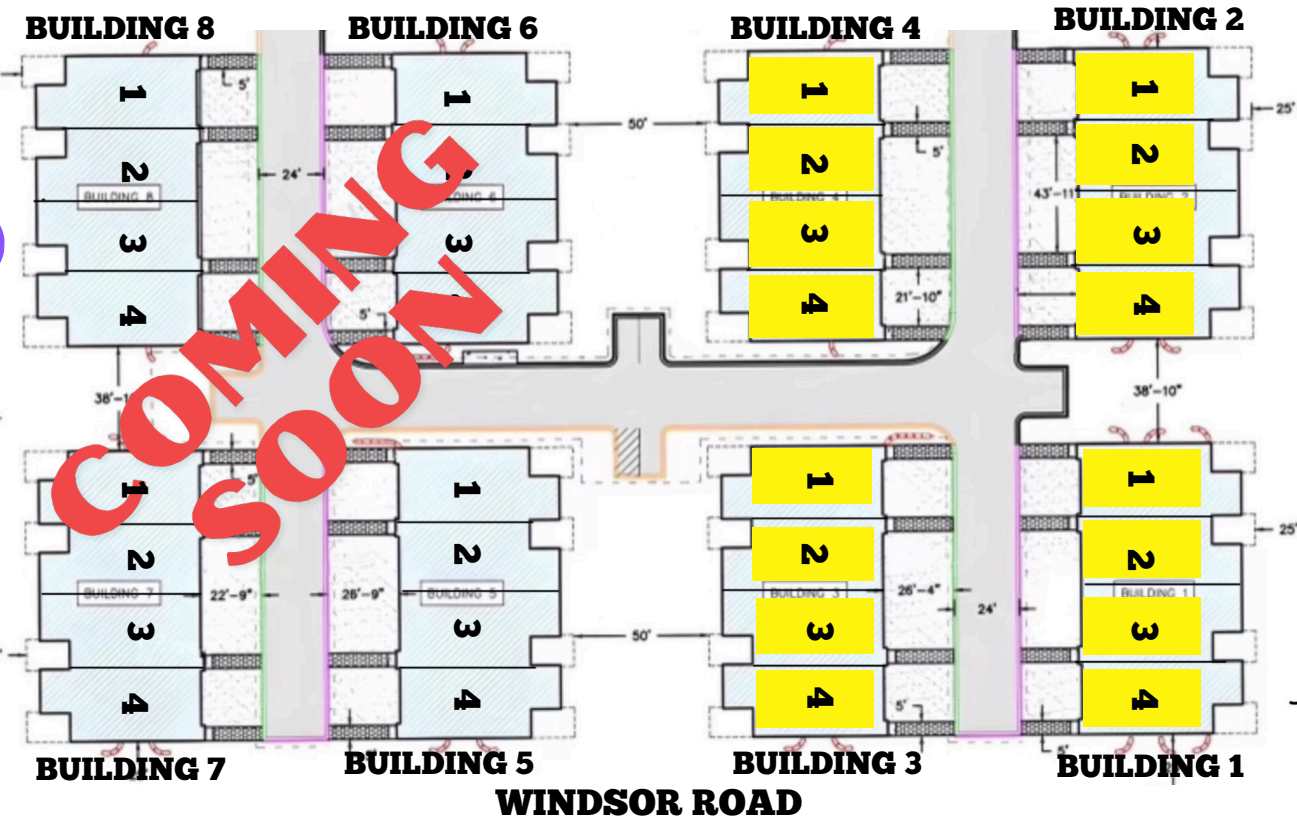

BELFLOWER DR

Available

Accepted Offer

COMING SOON

For the most up to date availability go to: RiverstoneTownhome.com

Riverstone Townhomes

Address	Building	Unit	Price	Availability
Bellflower Dr	1	1	\$459,900	Available
Bellflower Dr	1	2	\$449,900	Available
Bellflower Dr	1	3	\$449,900	Available
Bellflower Dr	1	4	\$459,900	Available
Bellflower Dr	2	1	\$459,900	Available
Bellflower Dr	2	2	\$449,900	Available
Bellflower Dr	2	3	\$449,900	Available
Bellflower Dr	2	4	\$459,900	Available
Bellflower Dr	3	1	\$459,900	Available
Bellflower Dr	3	2	\$449,900	Available
Bellflower Dr	3	3	\$449,900	Available
Bellflower Dr	3	4	\$459,900	Available
Bellflower Dr	4	1	\$459,900	Available
Bellflower Dr	4	2	\$449,900	Available
Bellflower Dr	4	3	\$449,900	Available
Bellflower Dr	4	4	\$459,900	Available