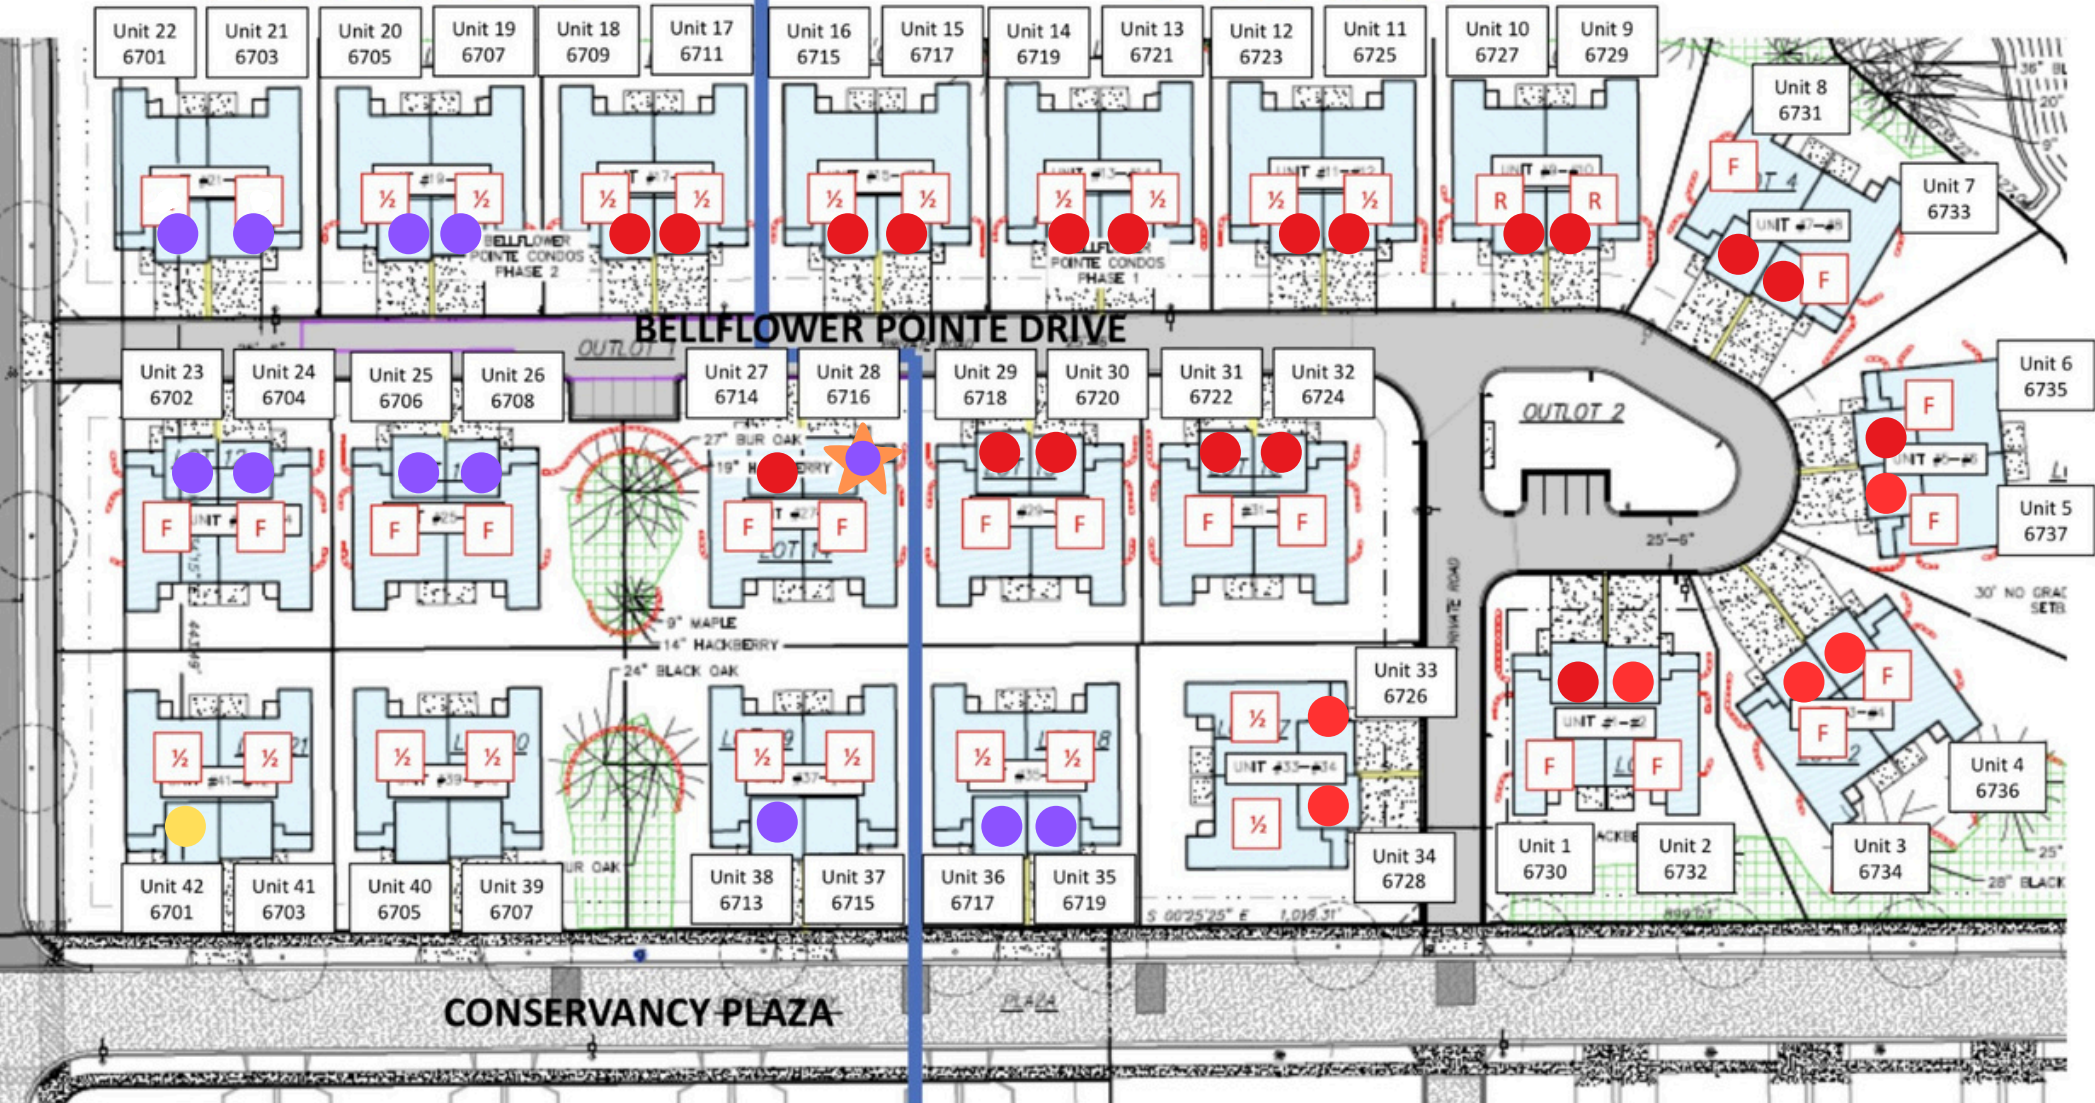

Current as of April 1, 2025

● Pending

● Accepted Offer

● Sold

★ Models to tour

PHASE 2

PHASE 1

LEGEND: F = Full Exposure 1/2 = Half Exposure R = Reverse Walkout N = No Exposure

For the most up to date availability & information, please go to:

BellflowerPointe.com