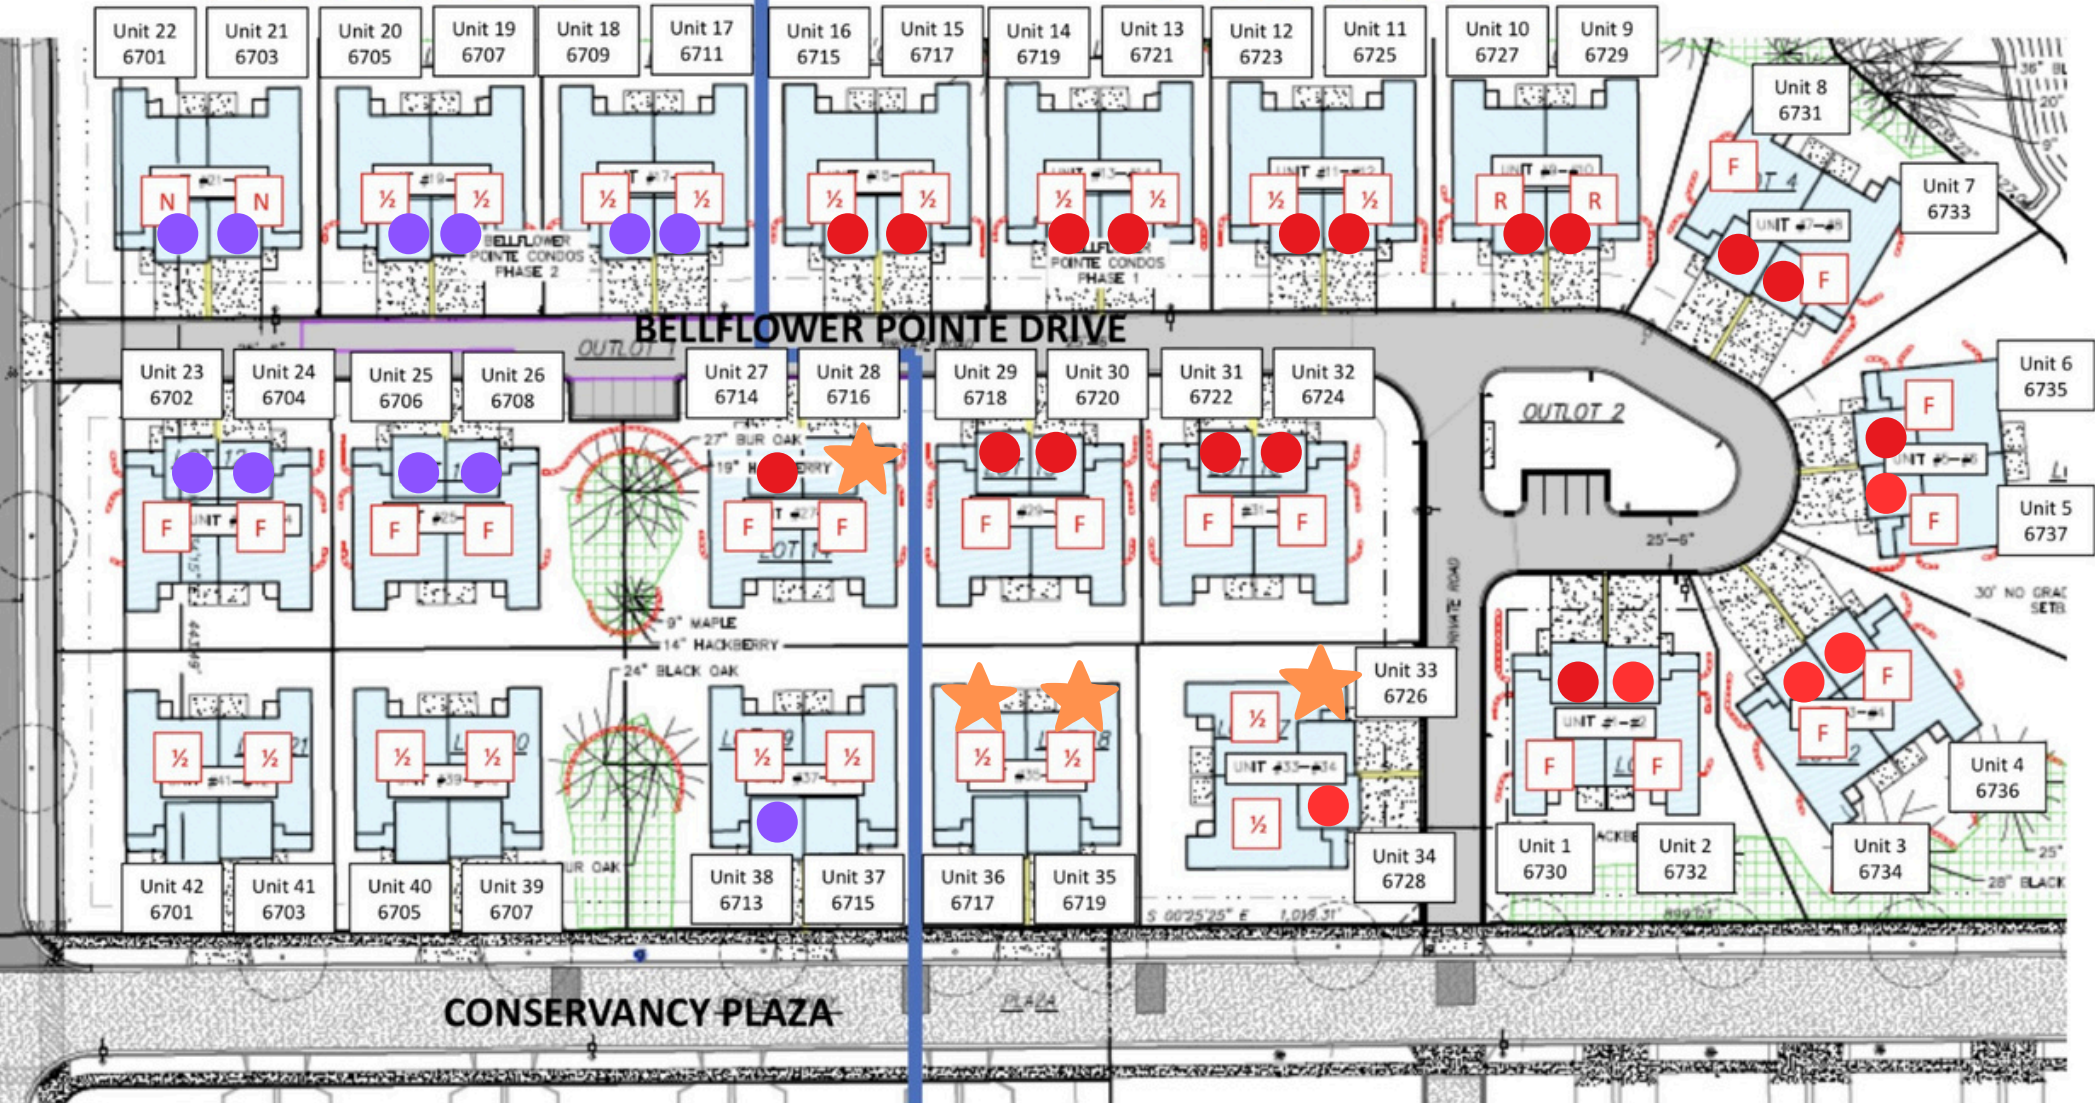

Current as of February 18, 2025

★ Available Models

● Accepted Offer

● Sold

PHASE 2

PHASE 1

LEGEND: F = Full Exposure ½ = Half Exposure R = Reverse Walkout N = No Exposure

For the most up to date availability & information, please go to: