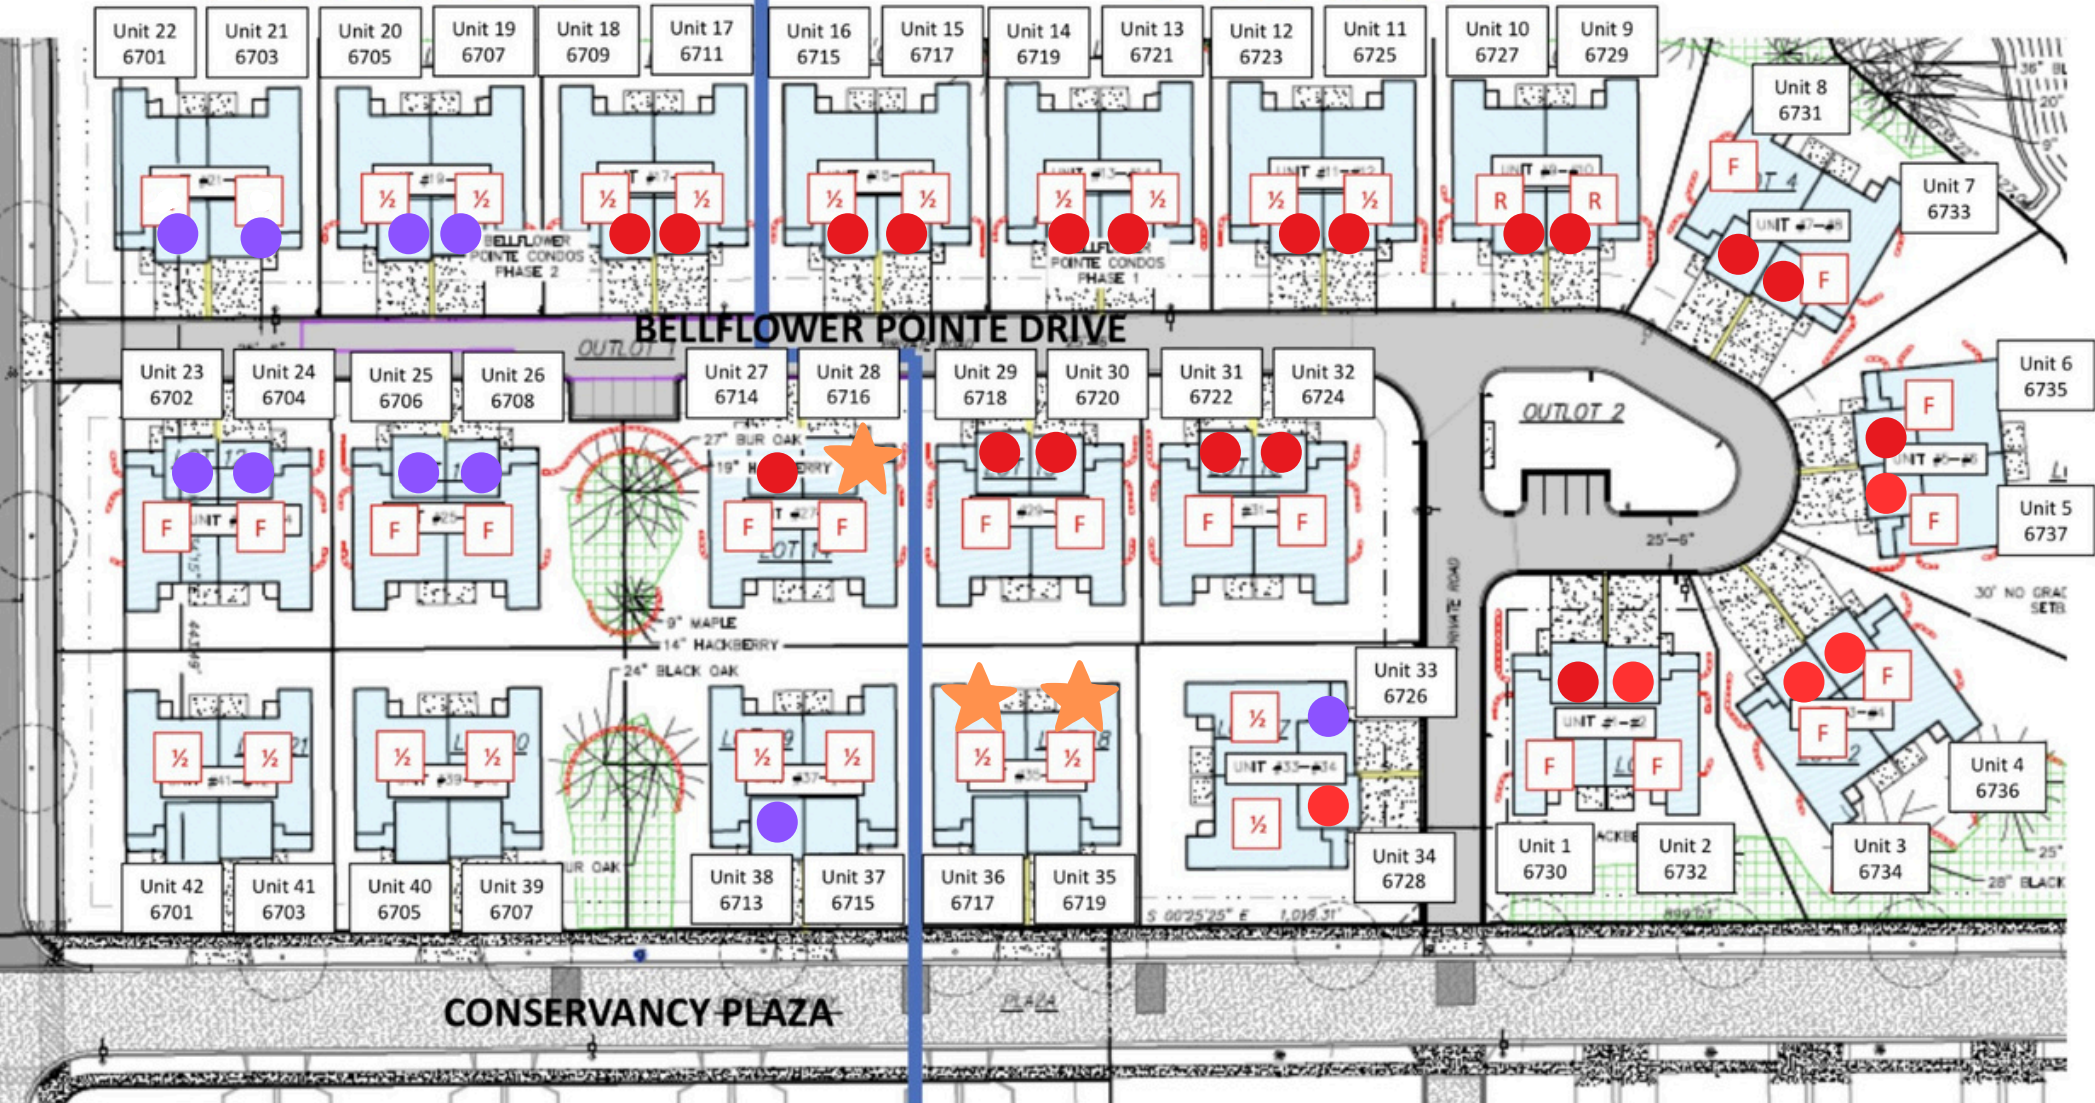

Current as of February 28, 2025

★ Available Models

● Accepted Offer

● Sold

PHASE 2

PHASE 1

LEGEND: F = Full Exposure 1/2 = Half Exposure R = Reverse Walkout N = No Exposure

For the most up to date availability & information, please go to: