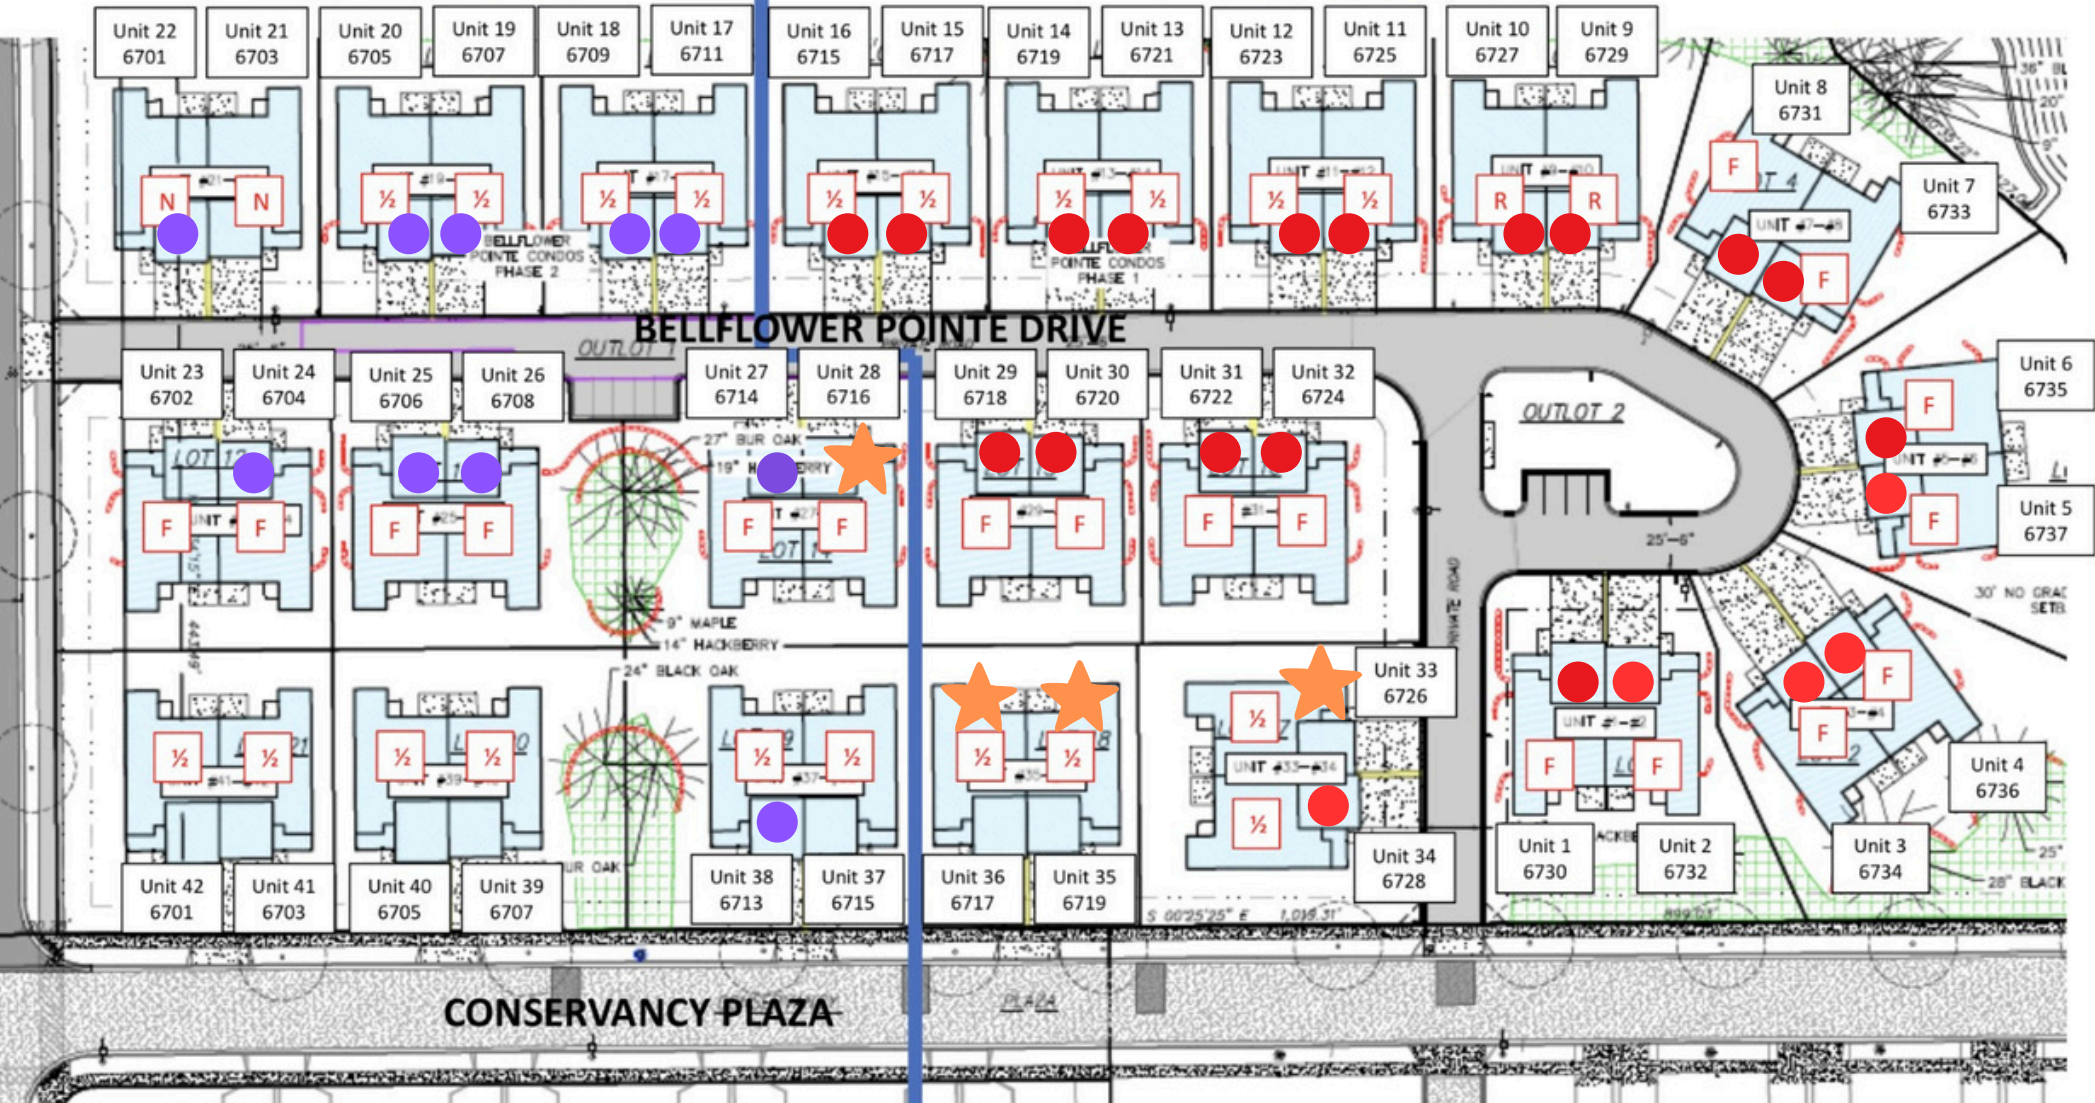

# PHASE 2

# PHASE 1

LEGEND: F = Full Exposure    ½ = Half Exposure    R = Reverse Walkout    N = No Exposure

For the most up to date availability & information, please go to: