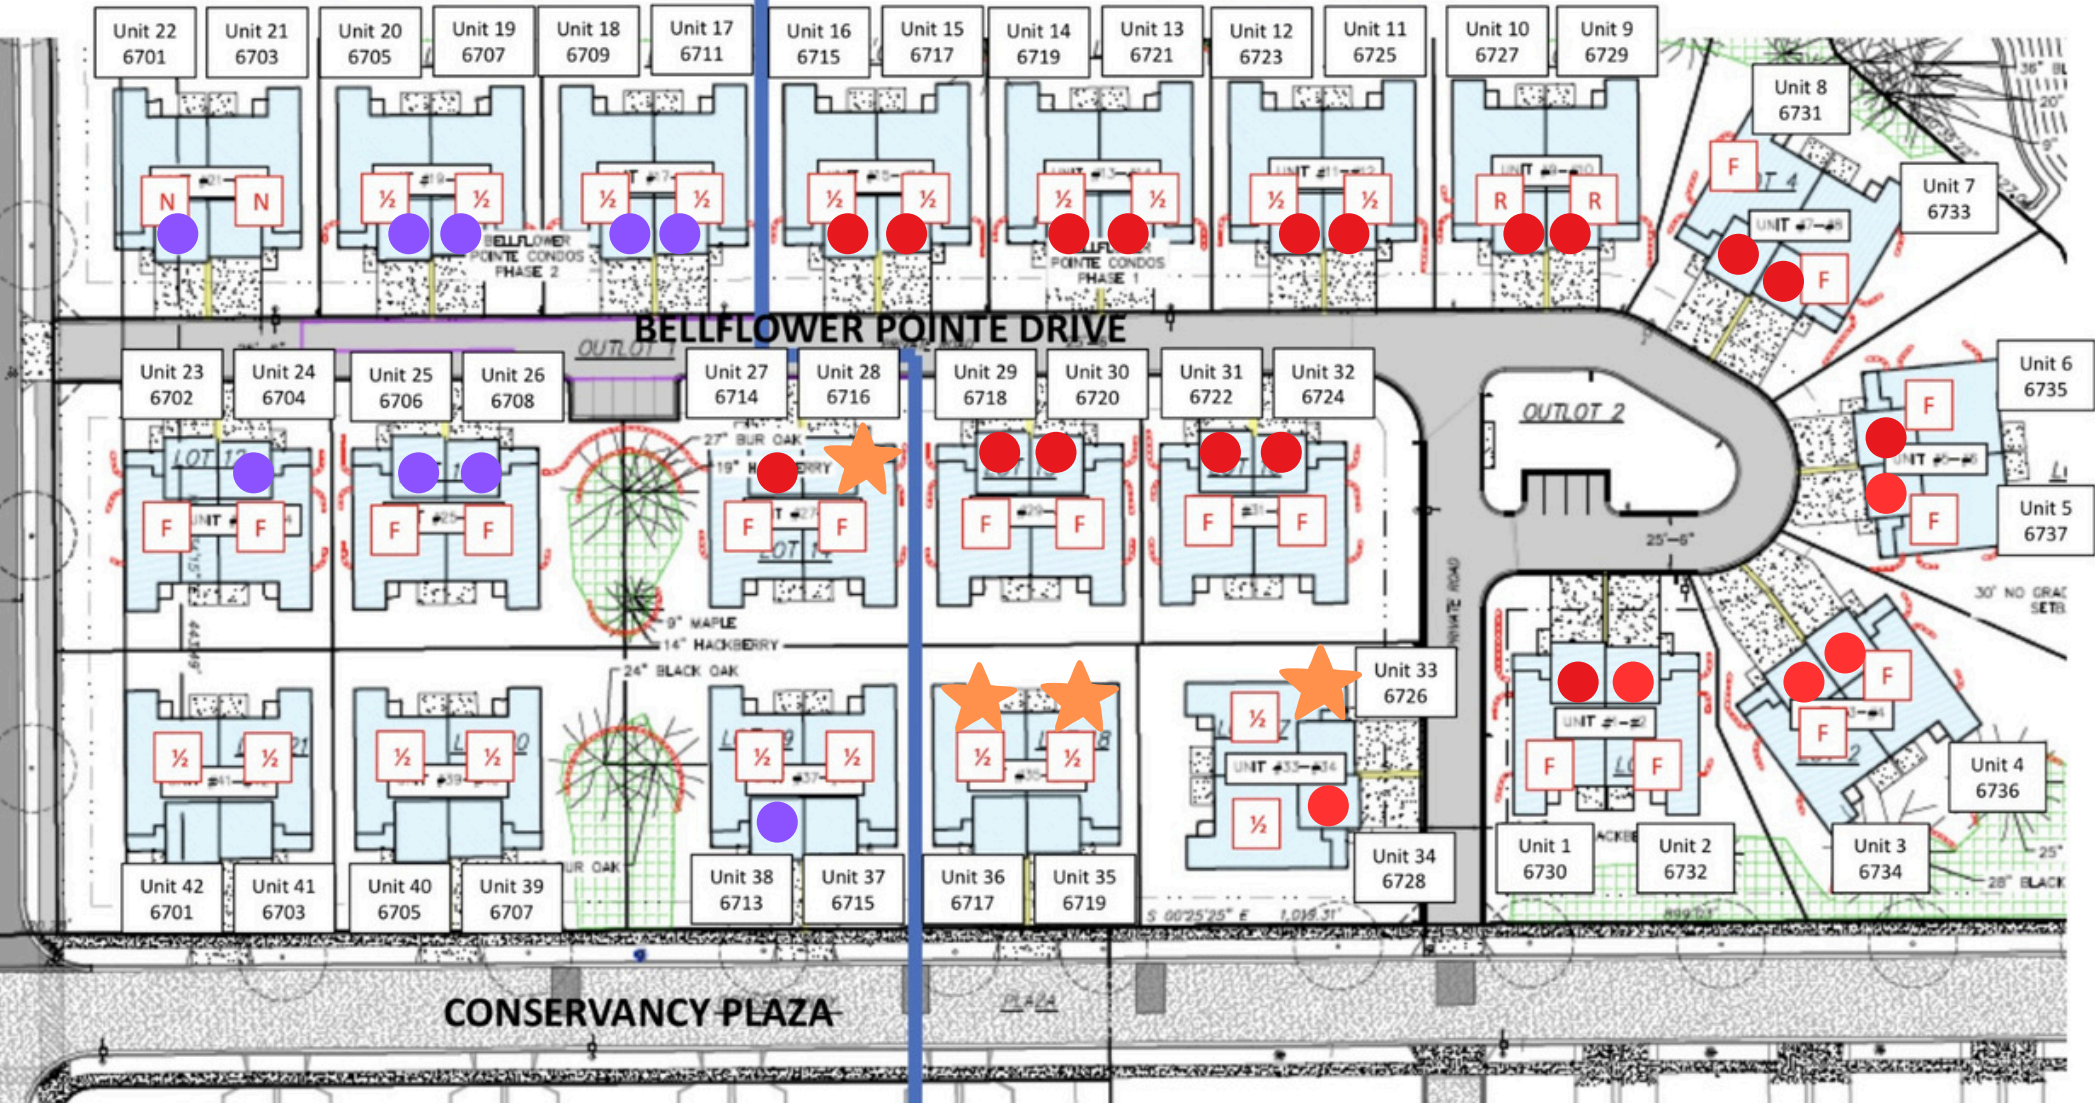

Current as of February 4, 2024

★ Available Models

● Accepted Offer

● Sold

PHASE 2

PHASE 1

LEGEND: F = Full Exposure 1/2 = Half Exposure R = Reverse Walkout N = No Exposure

For the most up to date availability & information, please go to: