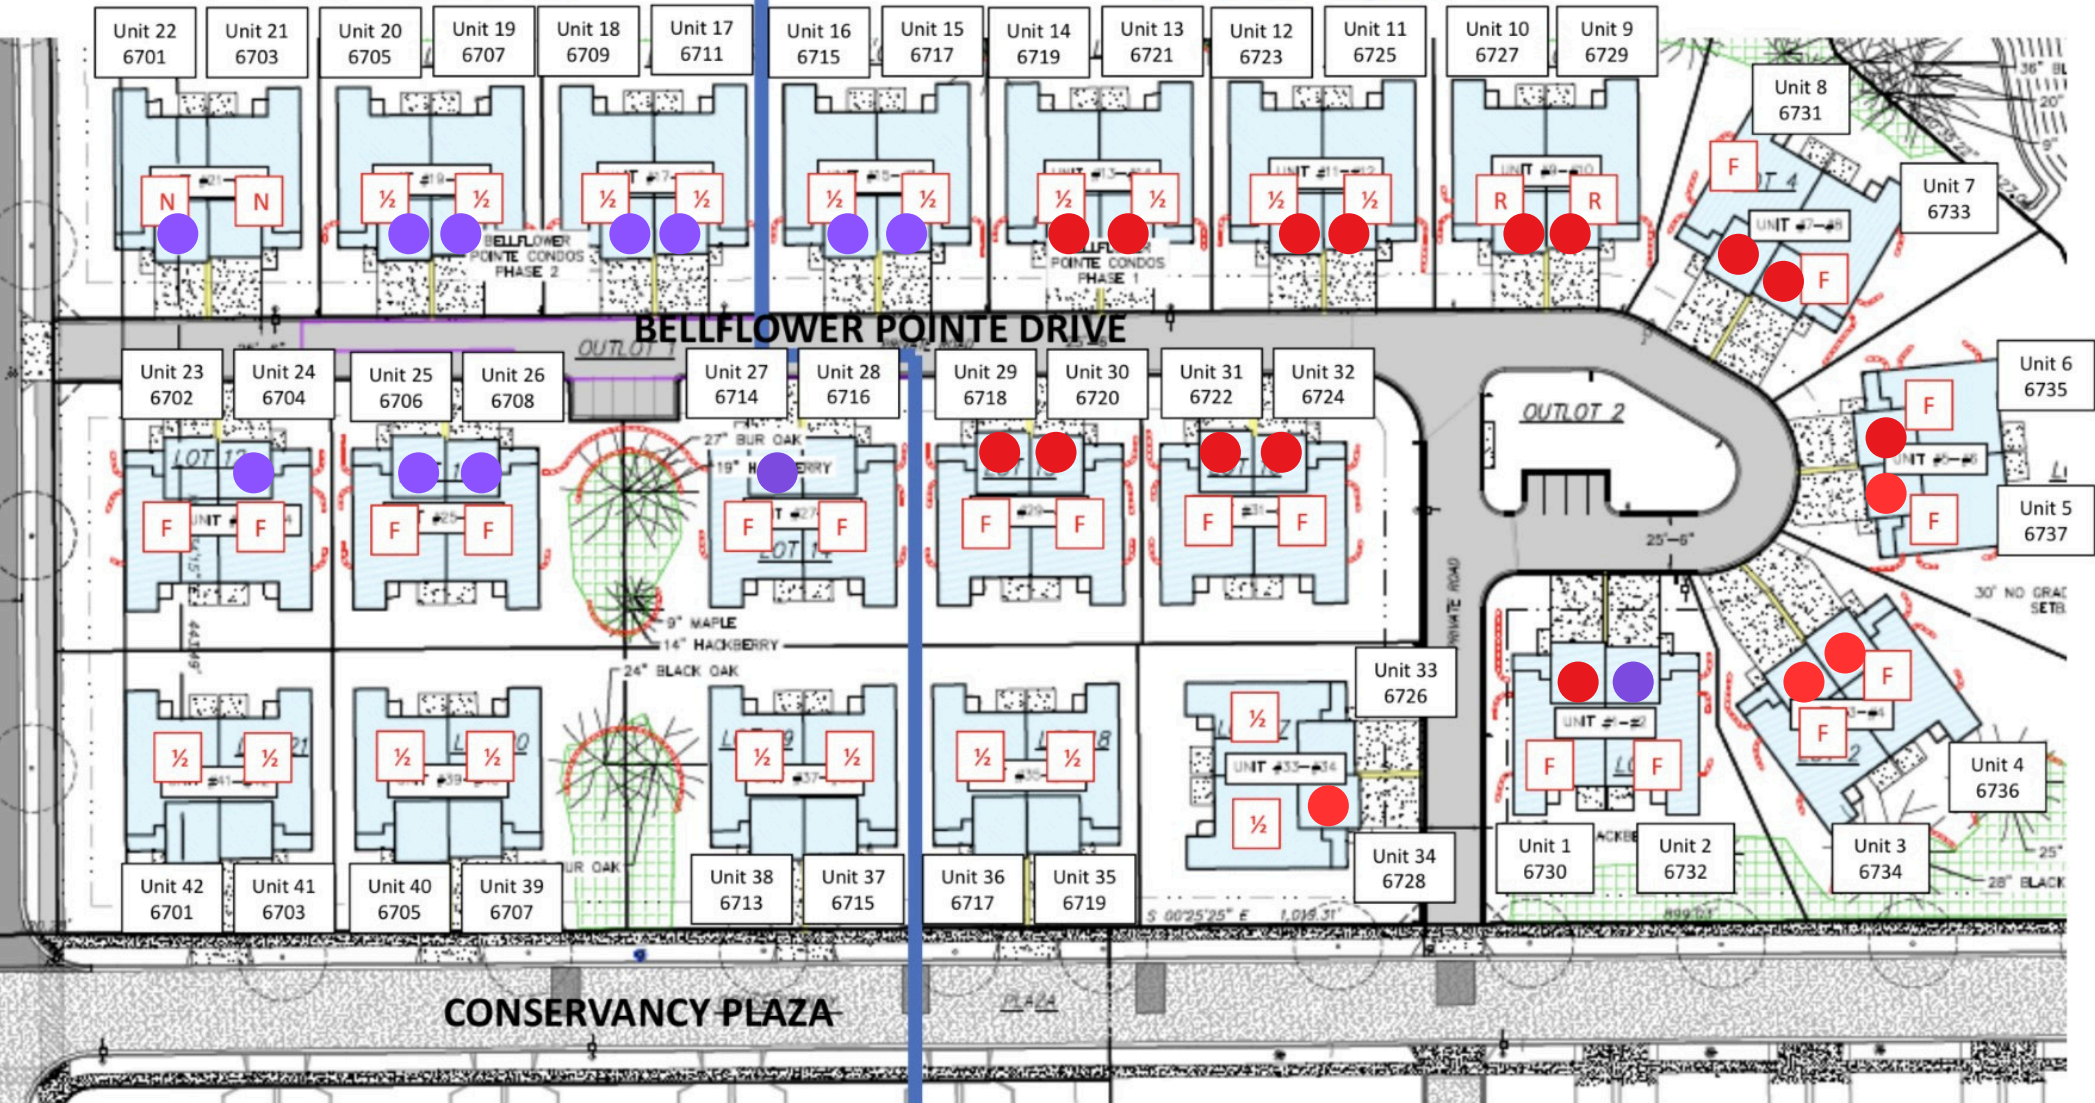

Current as of December 12, 2024

● Accepted Offer ● Sold

PHASE 2

PHASE 1

LEGEND: F = Full Exposure ½ = Half Exposure R = Reverse Walkout N = No Exposure

For the most up to date availability & information, please go to: