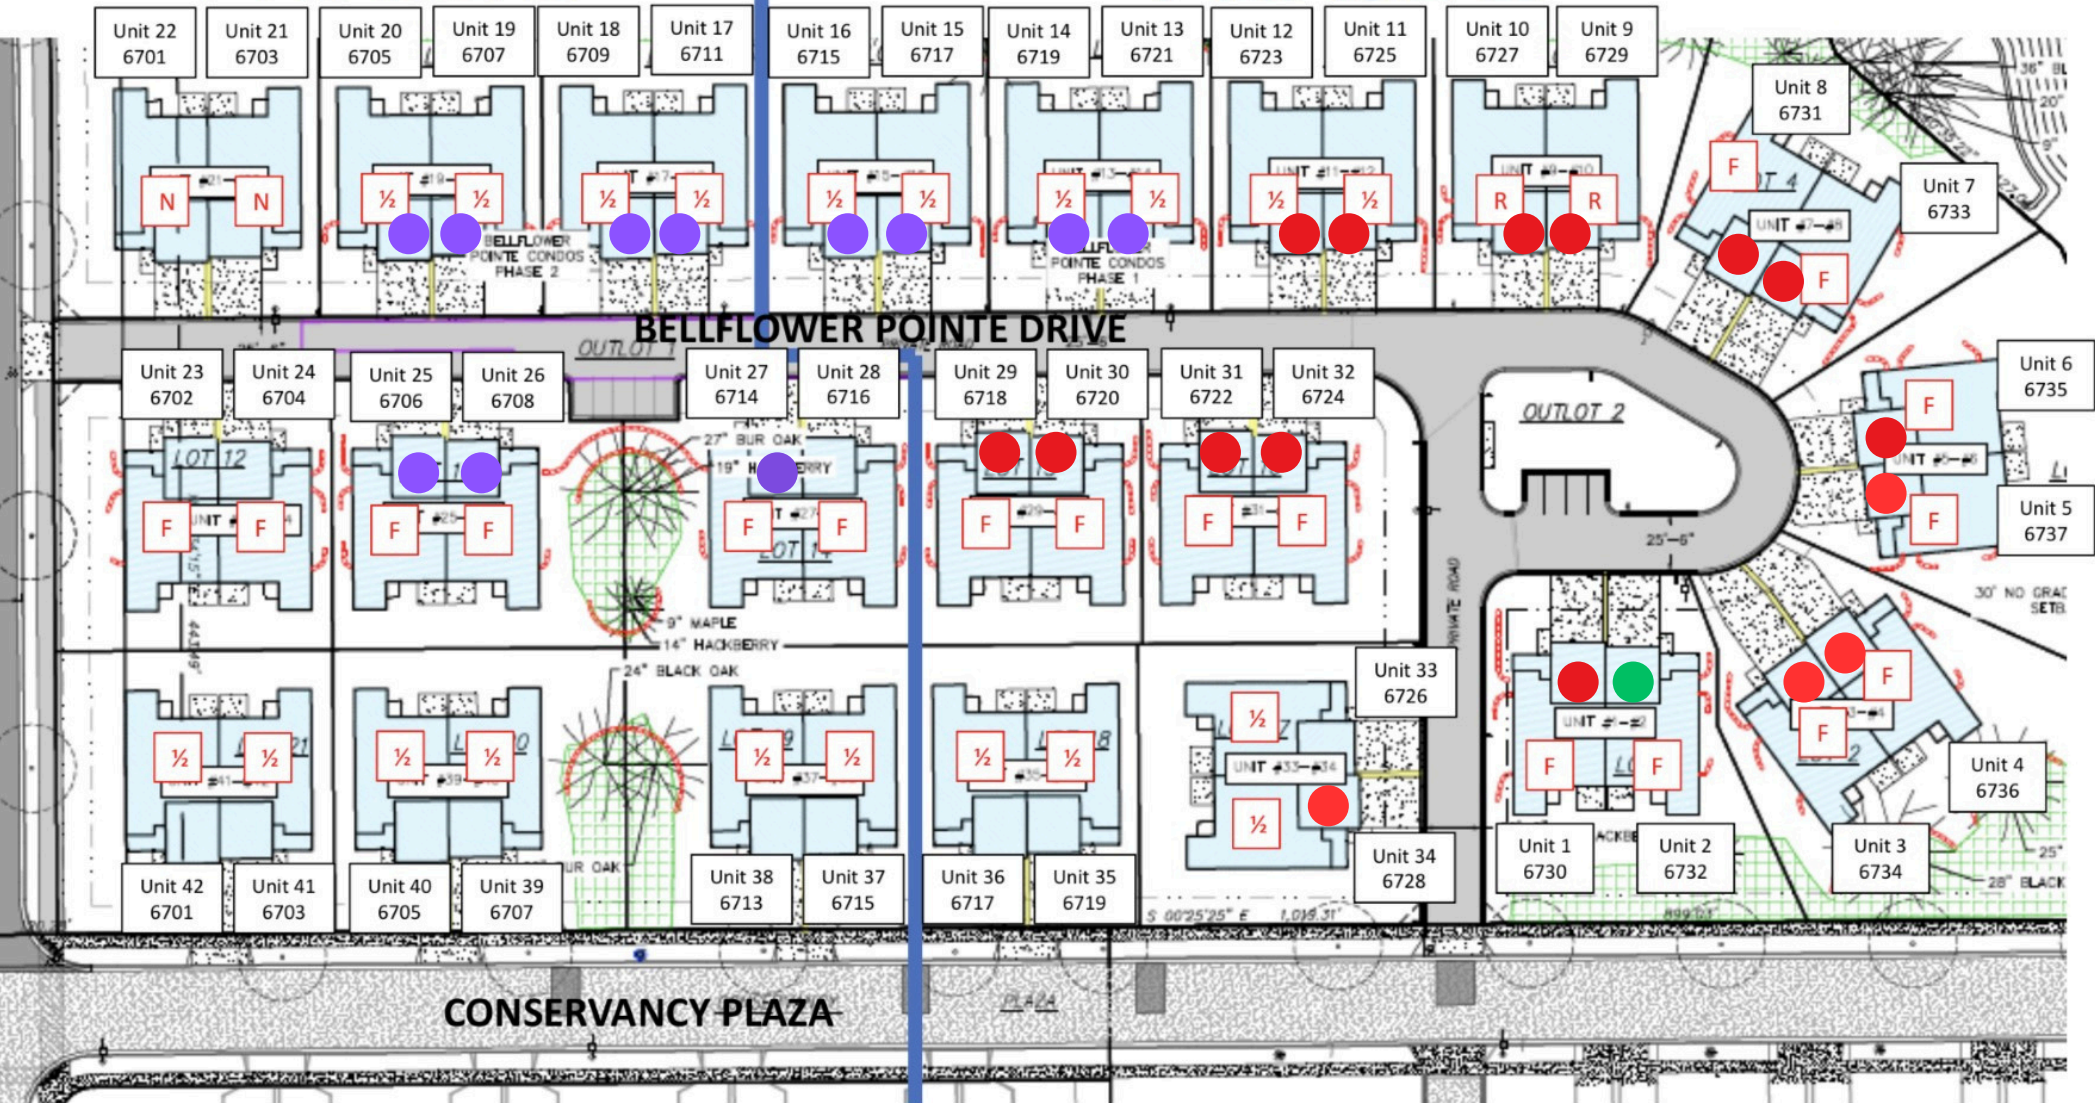

# PHASE 2

# PHASE 1

LEGEND: F = Full Exposure    1/2 = Half Exposure    R = Reverse Walkout    N = No Exposure

For the most up to date availability & information, please go to: