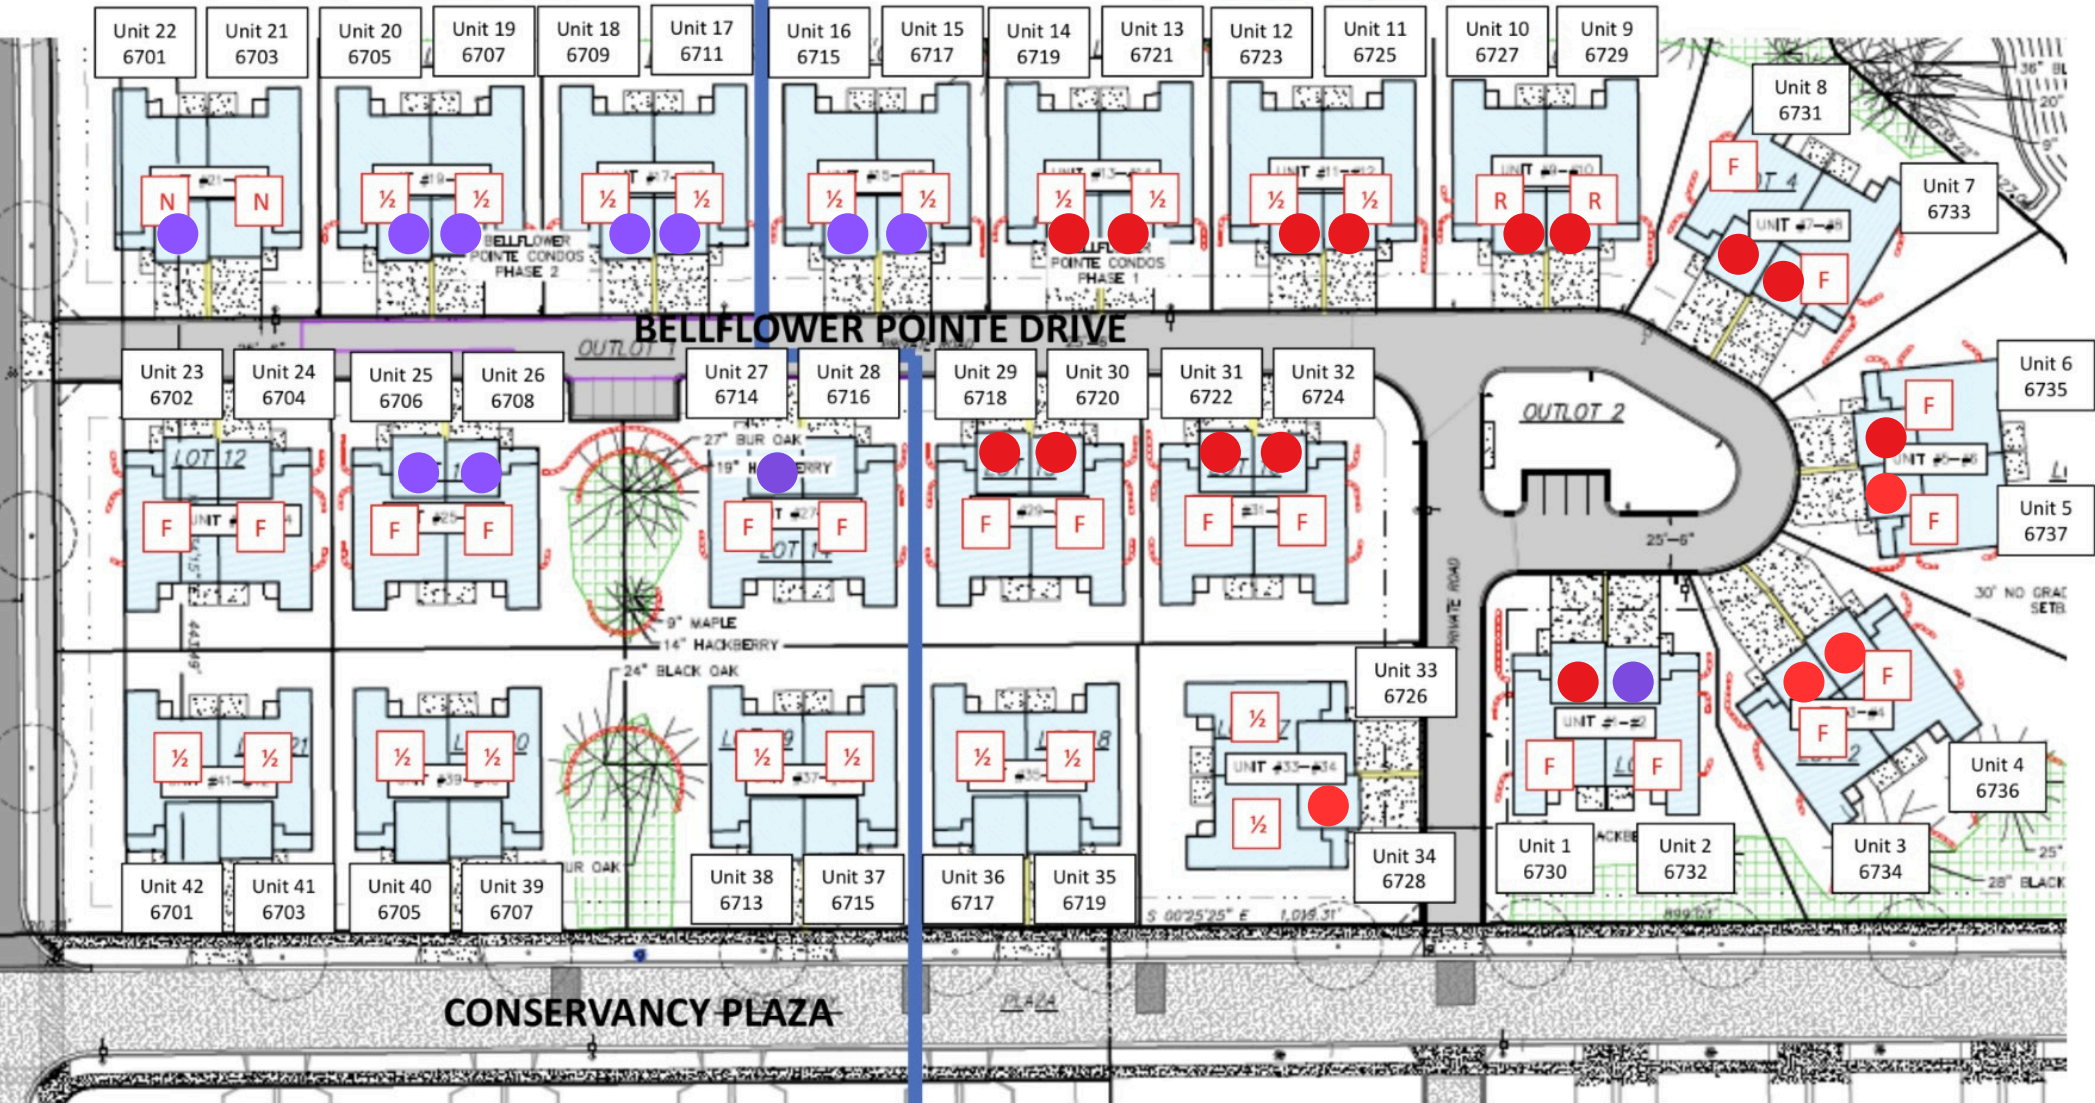

# PHASE 2

# PHASE 1

LEGEND: F = Full Exposure    1/2 = Half Exposure    R = Reverse Walkout    N = No Exposure

For the most up to date availability & information, please go to:

**BellflowerPointe.com**