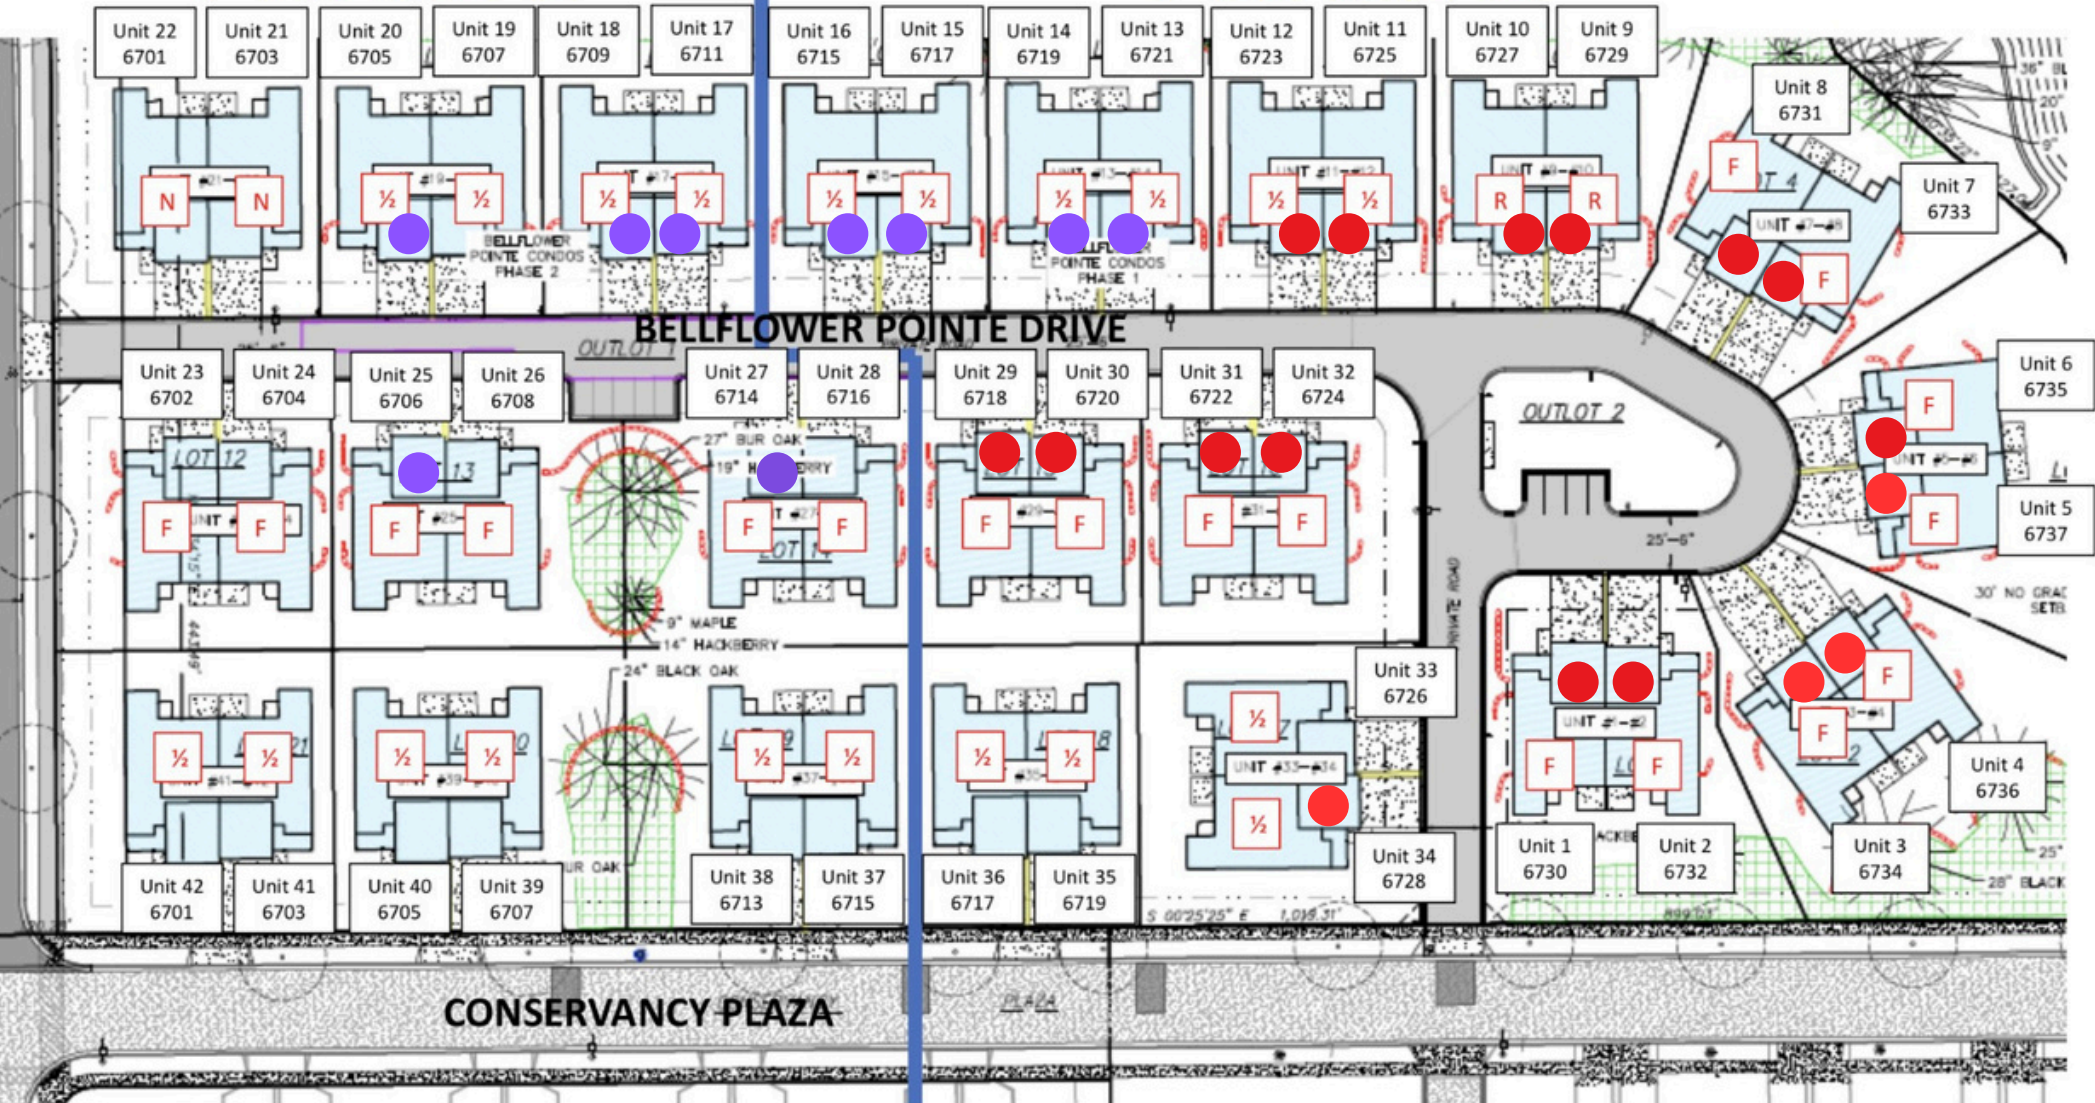

Current as of October 23, 2024

● Accepted Offer ● Sold

PHASE 2

PHASE 1

LEGEND: F = Full Exposure 1/2 = Half Exposure R = Reverse Walkout N = No Exposure

For the most up to date availability & information, please go to: