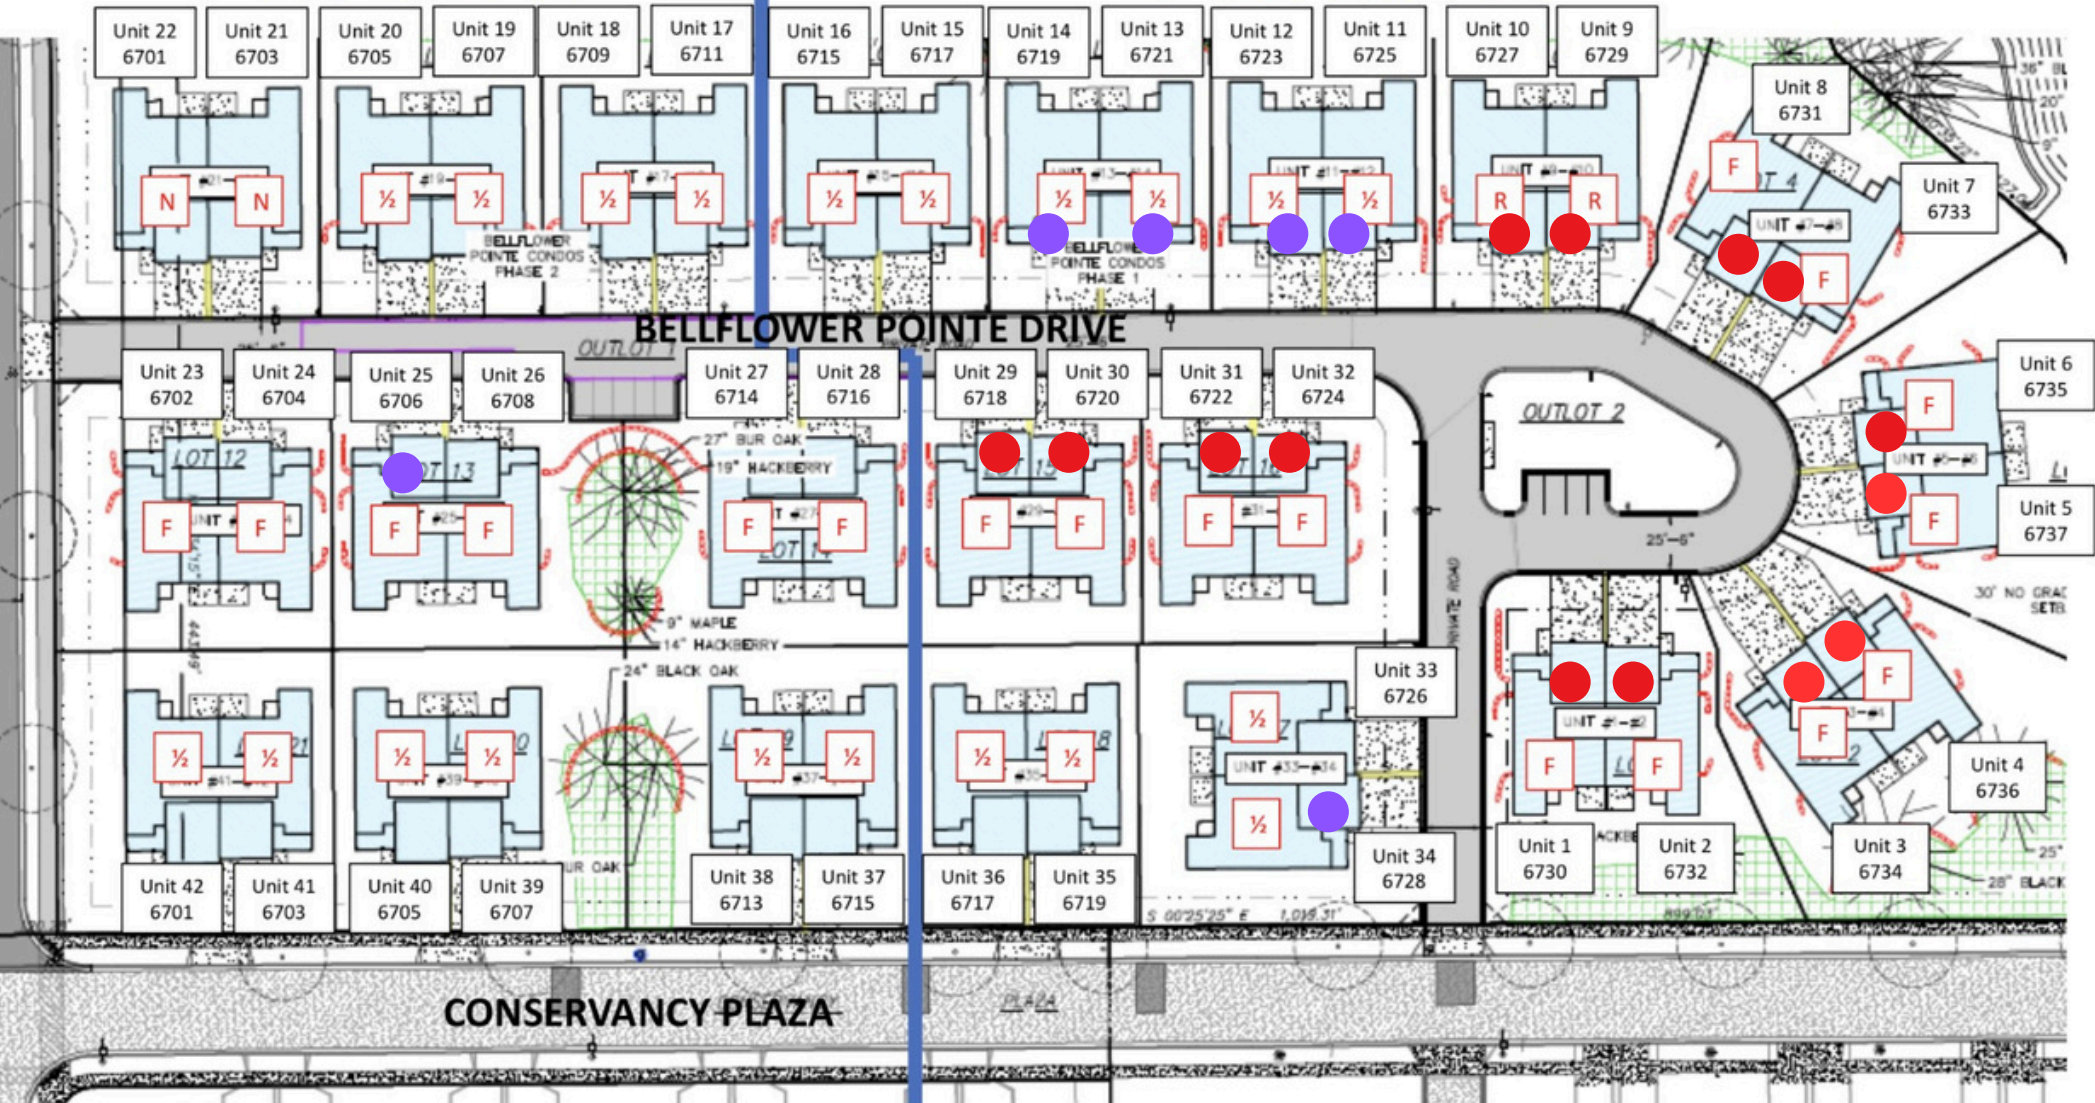

# PHASE 2

# PHASE 1

LEGEND: F = Full Exposure    ½ = Half Exposure    R = Reverse Walkout    N = No Exposure

For the most up to date availability & information, please go to:

**BellflowerPointe.com**