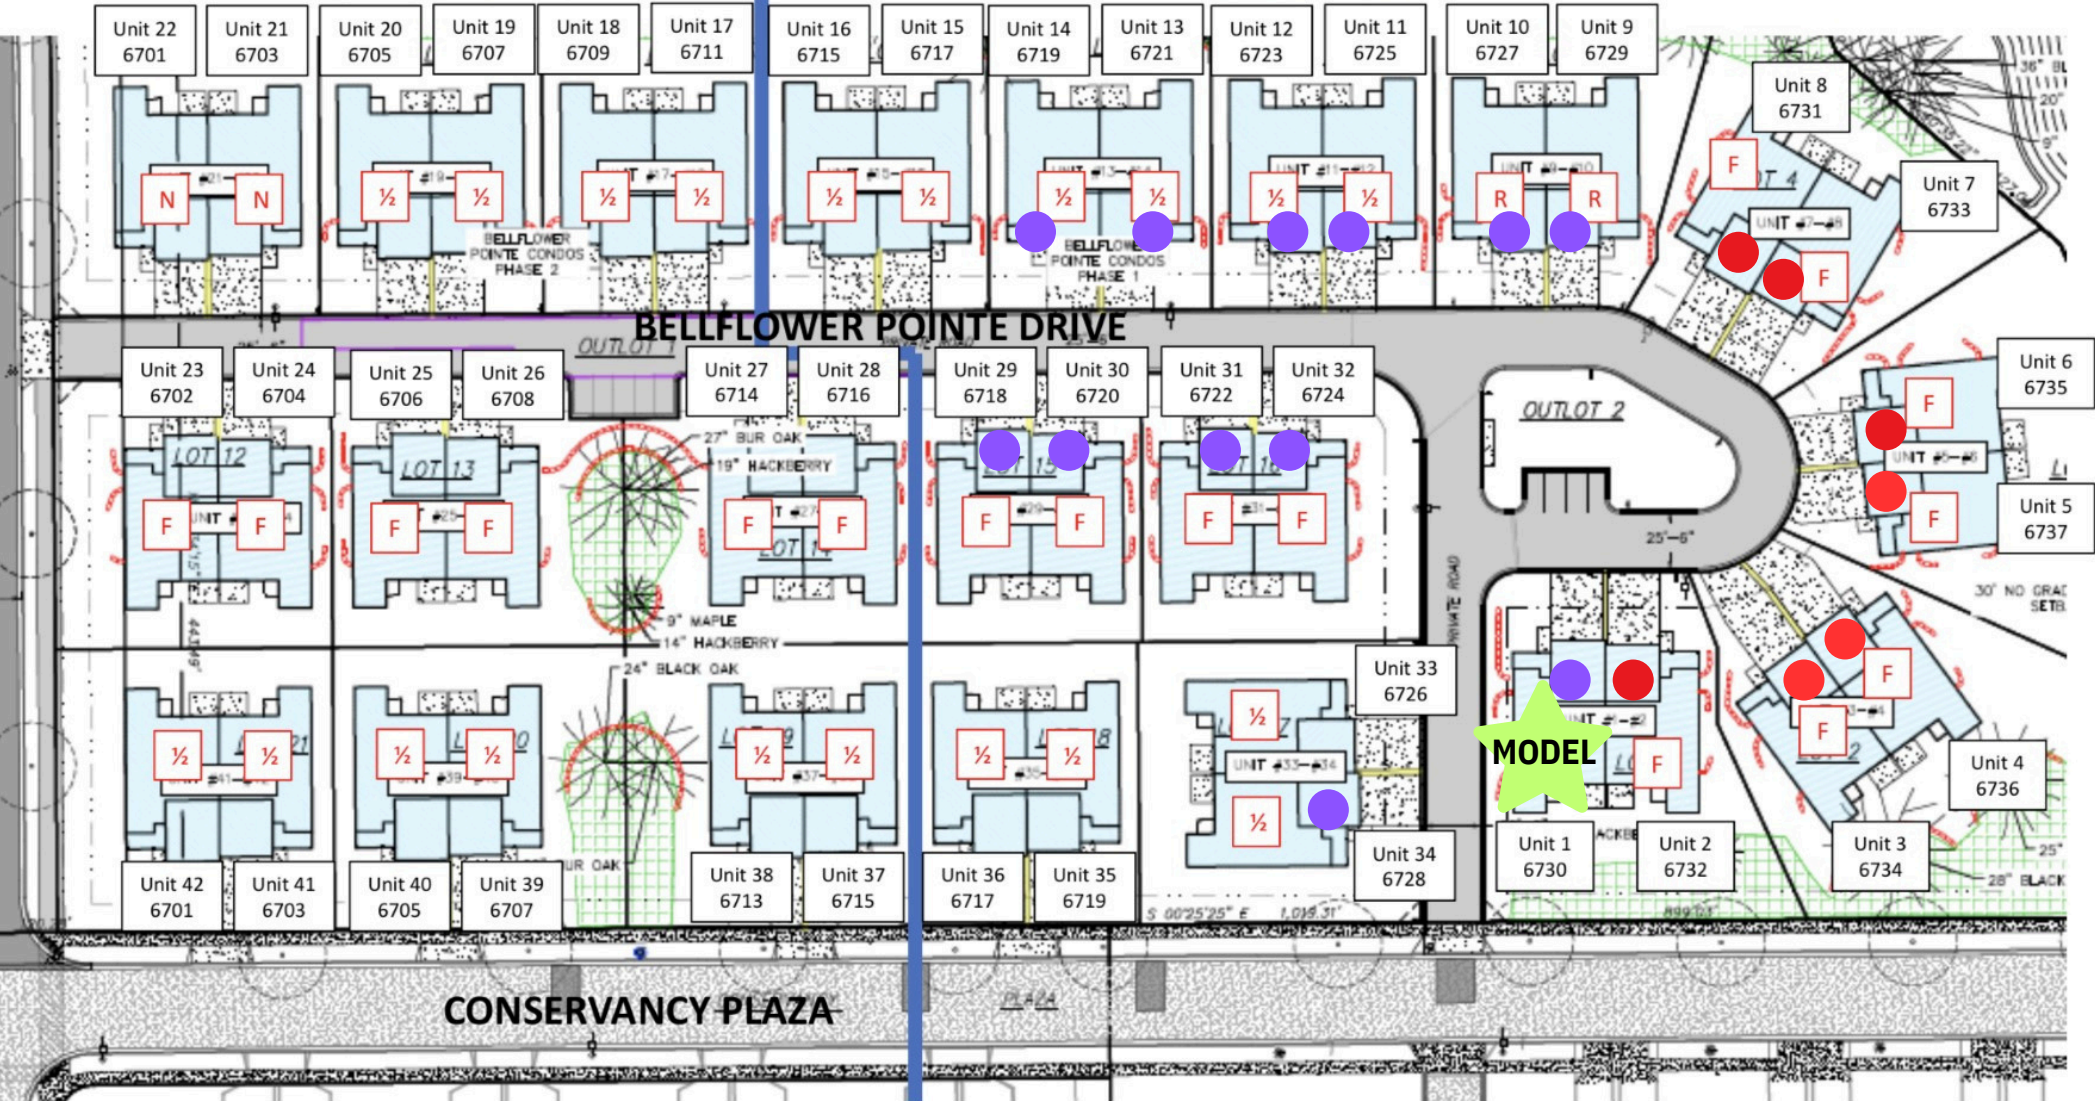

Current as of May 31, 2024

● Accepted Offer

● Sold

PHASE 2

PHASE 1

LEGEND: F = Full Exposure 1/2 = Half Exposure R = Reverse Walkout N = No Exposure

**Model located at:
6730 Bellflower Pointe Dr**

For the most up to date availability & information, please go to: