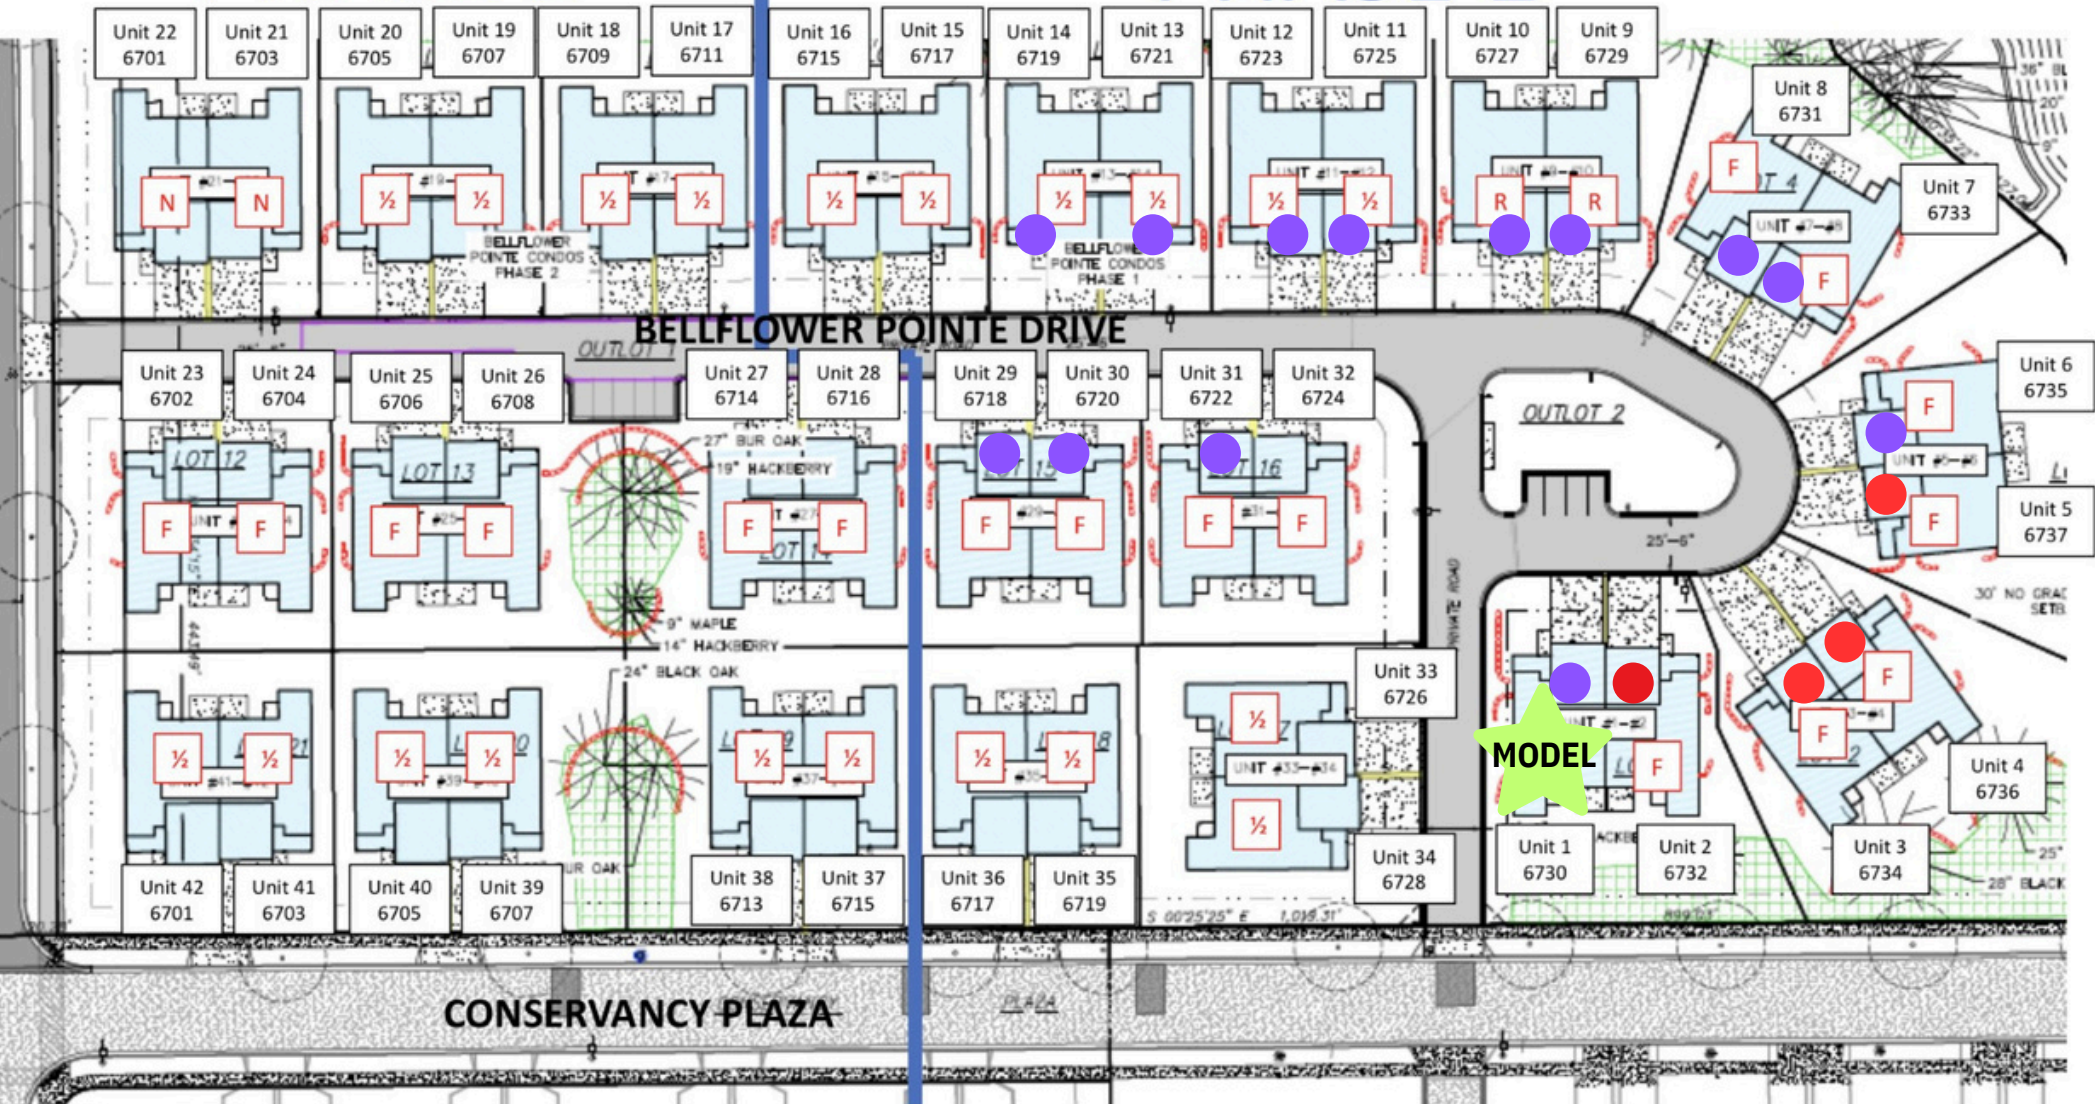

Current as of May 21, 2024

● Accepted Offer

● Sold

PHASE 2

PHASE 1

LEGEND: F = Full Exposure 1/2 = Half Exposure R = Reverse Walkout N = No Exposure

**Model located at:
6730 Bellflower Pointe Dr**

For the most up to date availability & information, please go to: