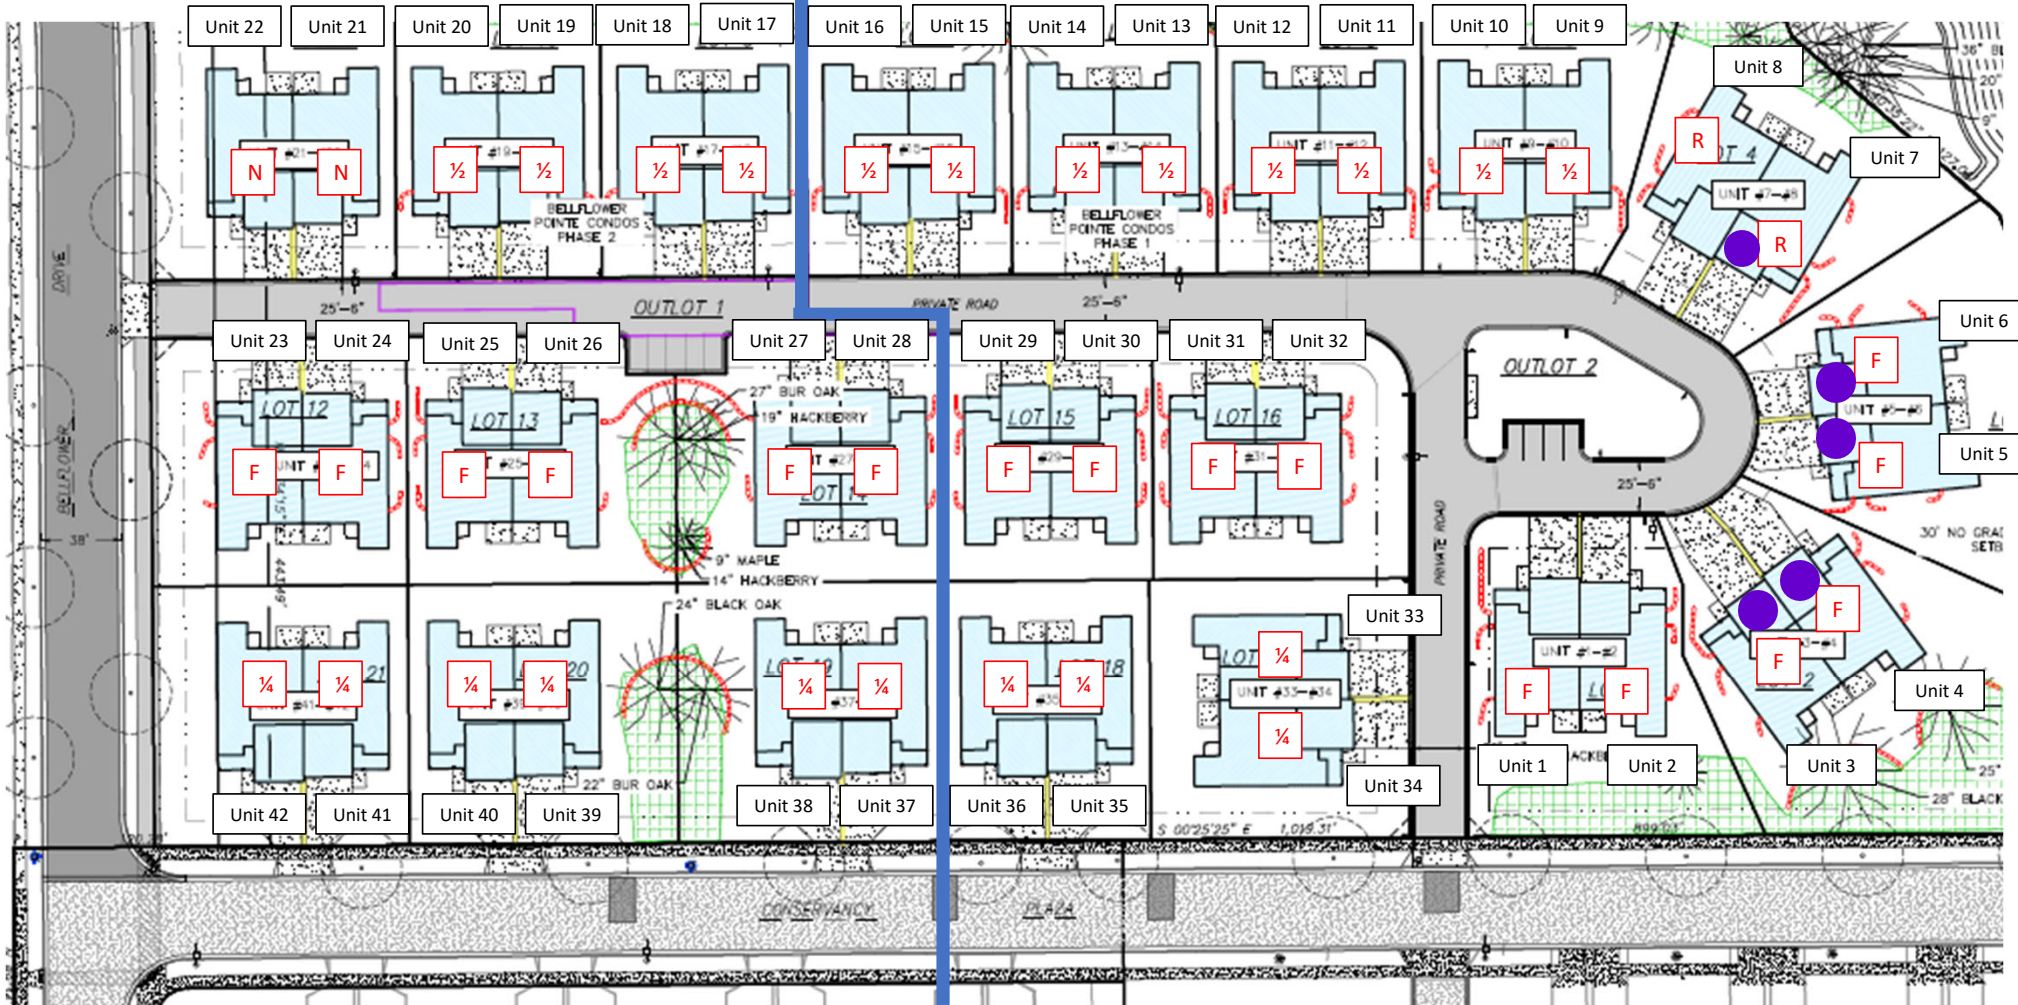

● Reserved Unit

PHASE 2

PHASE 1

LEGEND: F = Full Exposure 1/2 = Half Exposure R = Reverse Walkout 1/4 = Quarter Exposure N = No Exposure