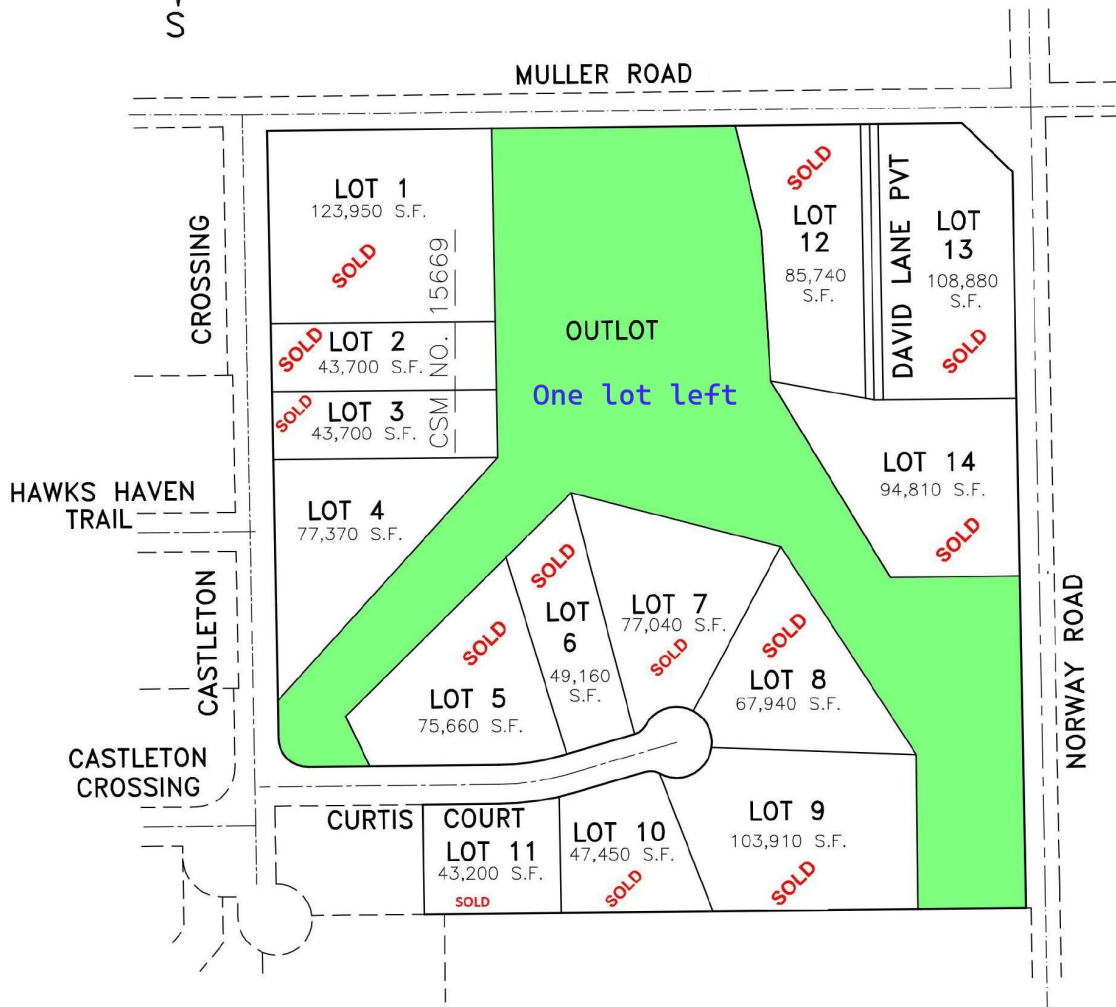

CASTLETON MEADOW

AND CSM NO. 15669

TOWN OF BRISTOL, DANE COUNTY, WISCONSIN

SCALE

1" = 300'

DEVELOPER

CASTLETON MEADOW, LLC
SUN PRAIRIE, WI 53590