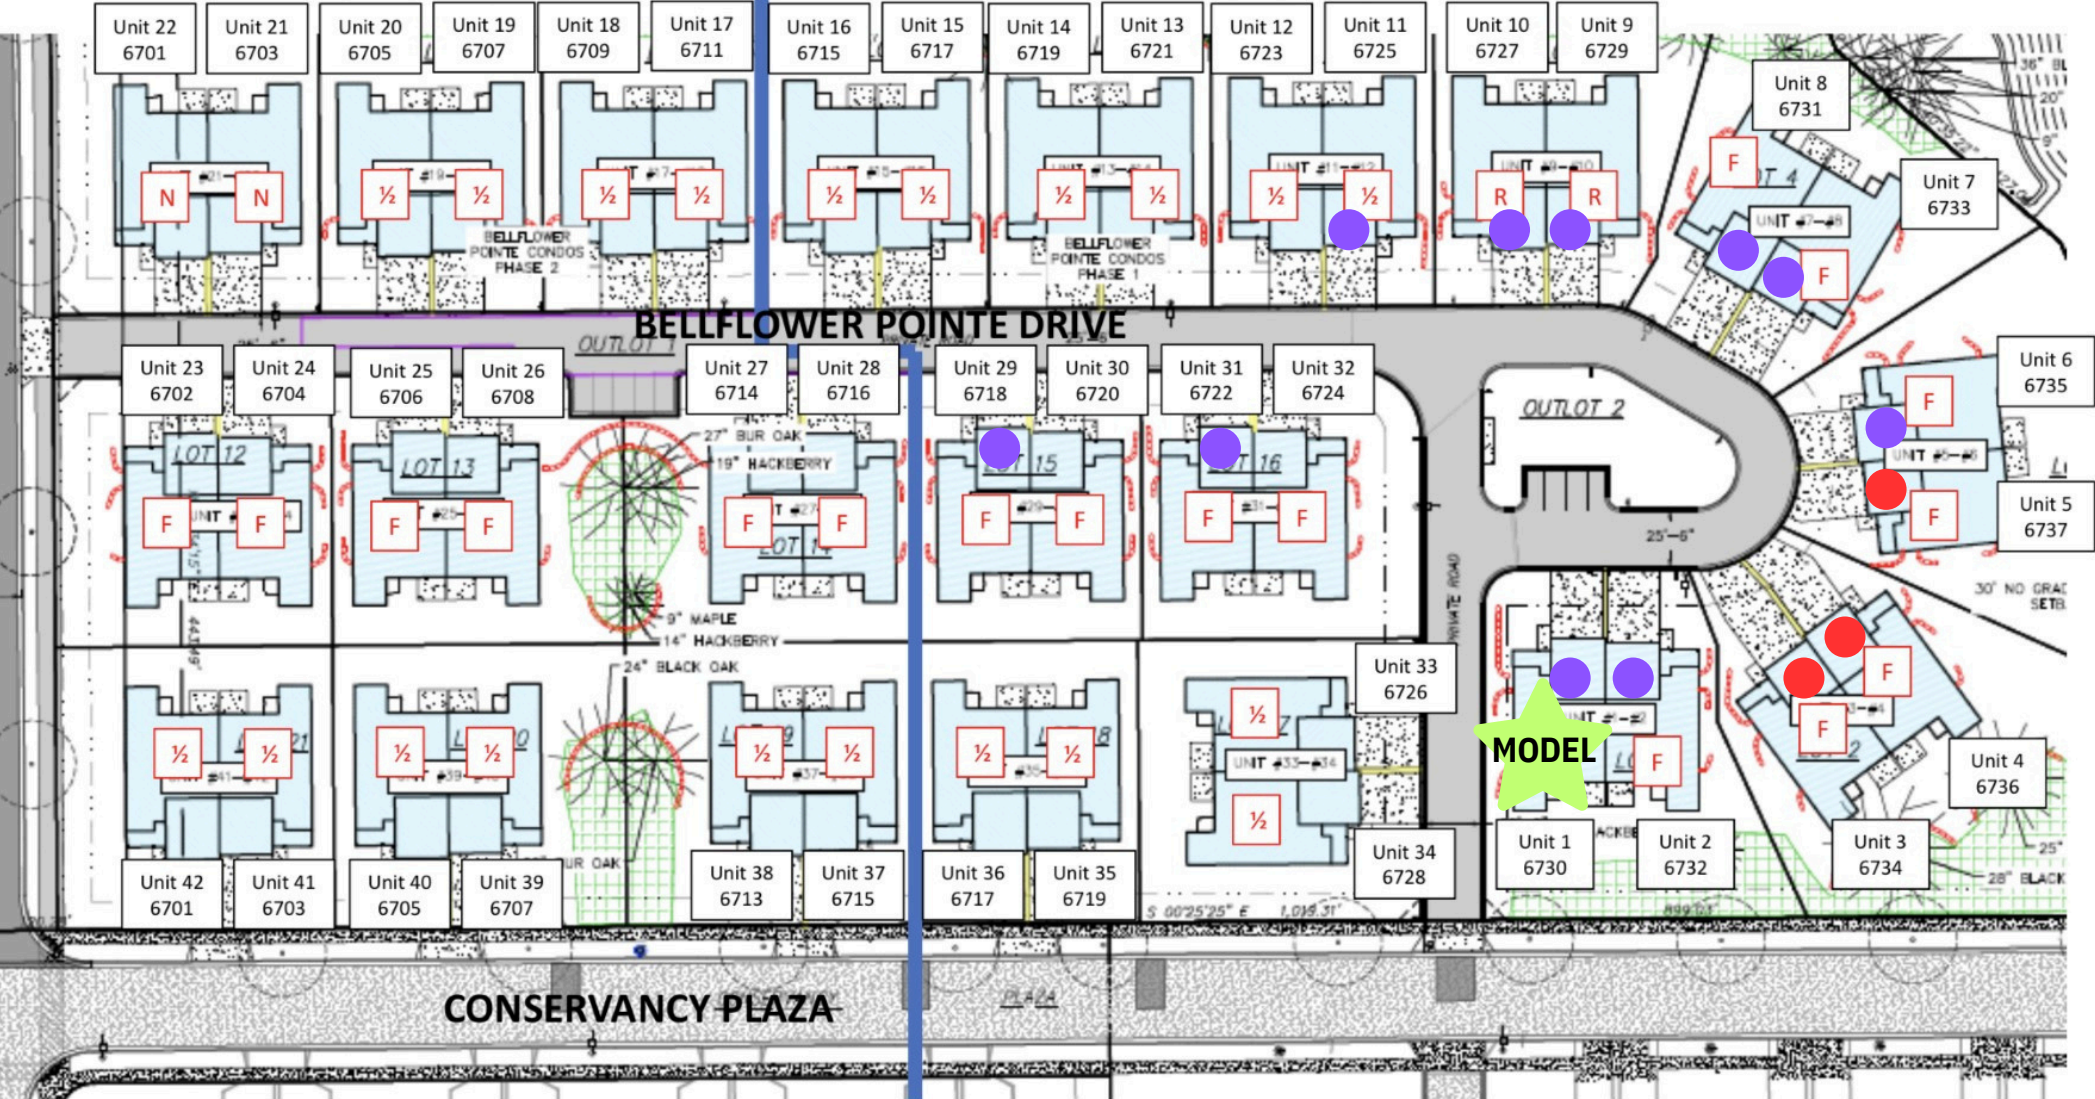

# PHASE 2

# PHASE 1

LEGEND: F = Full Exposure    1/2 = Half Exposure    R = Reverse Walkout    N = No Exposure

**Model located at:  
6730 Bellflower Pointe Dr**

For the most up to date availability & information, please go to: